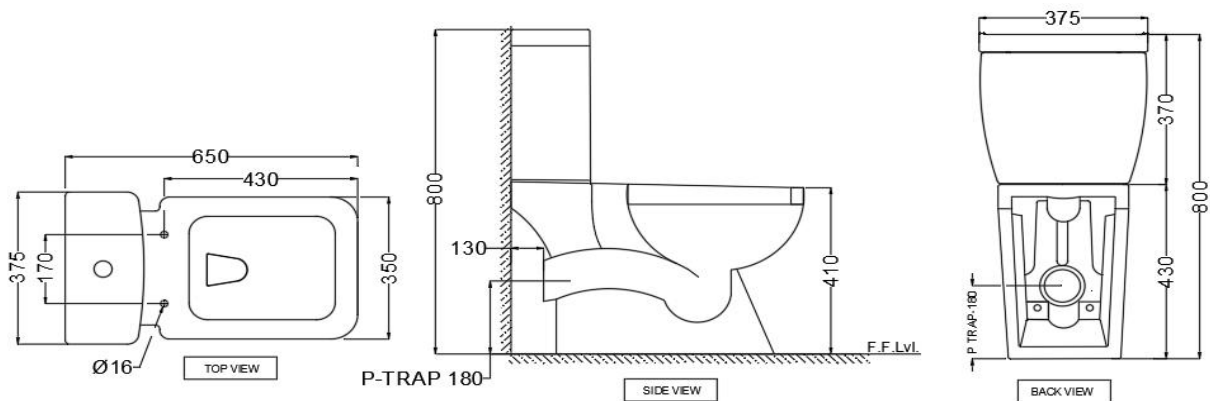

ARS-WHT-39751P180UFSMZ

SPECIFICATION DATA SHEET

PRODUCT DETAILS

Manufacturer	Jaquar	Type	Complete Set For Coupled WC (P-Trap)
Colour	White	Flush valves	Dual Flush
Outlet	Horizontal	Material	Ceramic - Vitreous China
Technical Details	External diameter of outlet hole $\varnothing 100 \pm 5$ mm		
	Vertical distance between the Floor and the centre line of the waste outlet hole ≤ 180 mm		

PRODUCT IMAGE

TECHNICAL DRAWING

Product Dimension	375X650X800 mm	FEATURES Box rim with heavy duty seat cover, Dual Flush-3/6 LPF, Anti germ glaze
Trap Distance	P-Trap - 180 mm	
Product Weight	38 Kg	

ACCESSORIES INCLUDED

UF Soft Close Seat cover	ARS-WHT-39105UF
Floor fixing screw	ZPS-SNS-FB01
Cistern	ARS-WHT-39201C
Cistern Fittings	ZCF-WHT-FT003

CERTIFICATION

Compliance : EN 997 :2012+A1 2015 (E), SANS 497:2011

All technical dimensions are in accordance to British standards, Bureau of Indian Standards

DISCLAIMER: Our every effort has been made to ensure factual accuracy, the information presented subject to changes due to requirements in different sites, markets and/or countries. All dimensions are in mm (Tolerance ± 5 MM). Jaquar reserves the right to make the necessary amendments at any time without prior notice.