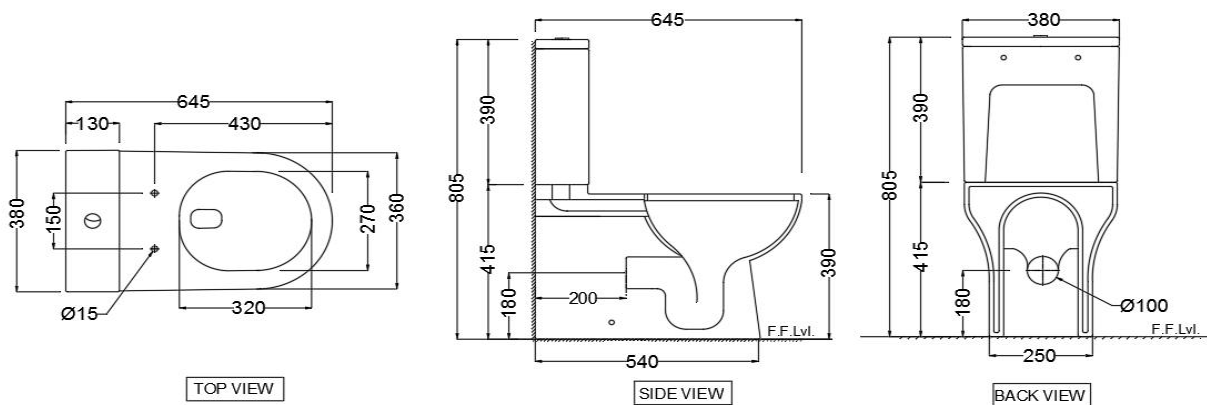

OPS-WHT-15753NP180UFSMZ

**SPECIFICATION DATA SHEET**

**PRODUCT DETAILS**

<b>Manufacturer</b>	Jaquar	<b>Type</b>	Coupled WC ( P-Trap )
<b>Colour</b>	White	<b>Outlet</b>	Horizontal
<b>Technical Details</b>	External diameter of outlet hole $\varnothing 100 \pm 5$ mm	<b>Material</b>	Ceramic - Vitreous China
	Vertical distance between the Floor and the centre line of the waste outlet hole $\leq 180$ mm		

**PRODUCT IMAGE**

**TECHNICAL DRAWING**

<b>Product Dimension</b>	380x645x805 mm	<b>FEATURES</b>  Rimless WC, UF slim seat cover, Dual Flushing, Anti Germ Glaze, Trap glazed
<b>Trap Distance</b>	P Trap - 180 mm	
<b>Product Weight</b>	37.75 kg	

All technical dimensions are in accordance to British standards, Bureau of Indian Standards

DISCLAIMER: Our every effort has been made to ensure factual accuracy, the information presented subject to changes due to requirements in different sites, markets and/or countries. All dimensions are in mm (Tolerance  $\pm 5$  MM). Jaquar reserves the right to make the necessary amendments at any time without prior notice.