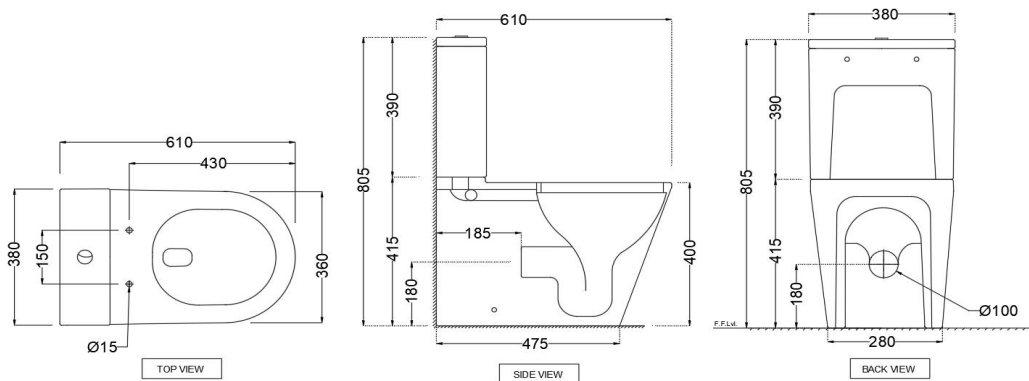

VGS-WHT-81753P180UFSMZ

SPECIFICATION DATA SHEET

PRODUCT DETAILS

Manufacturer	Jaquar	Type	Complete Set For Coupled WC (P-Trap)
Colour	White	Flush valves	Single Flush advantages
Outlet	Horizontal	Material	Ceramic - Vitreous China
Technical Details	External diameter of outlet hole \varnothing 100 mm Vertical distance between the floor and the centre line of the waste outlet hole \leq 180 mm		

PRODUCT IMAGE

TECHNICAL DRAWING

Product Dimension	380X610X805 mm	FEATURES Single flushing, siphonic Flushing, Trap glazed, SASO approved, Dual Flush-3/6 LPF, Anti germ glaze.
Trap Distance	P Trap - 180 mm	
Product Weight	44.25 Kg	

All technical dimensions are in accordance to British standards, Bureau of Indian Standards

DISCLAIMER: Our every effort has been made to ensure factual accuracy, the information presented subject to changes due to requirements in different sites, markets and/ or countries. All dimensions are in mm (Tolerance \pm 5 MM). Jaquar reserves the right to make the necessary amendments at any time without prior notice.