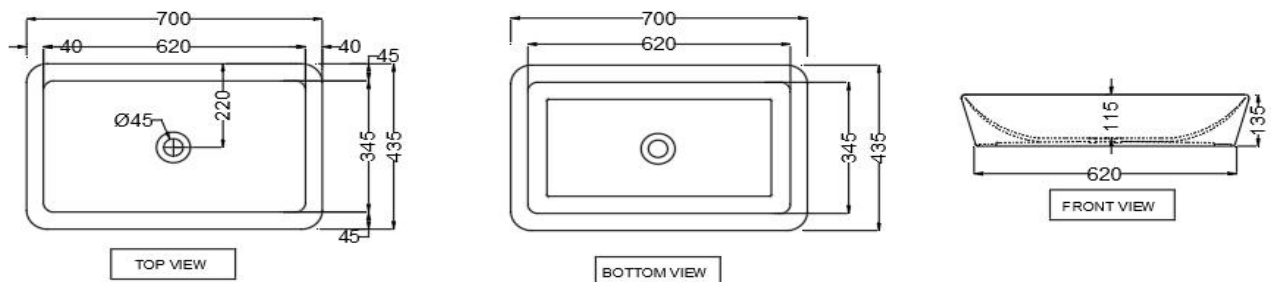

SPECIFICATION DATA SHEET
PRODUCT DETAILS

| | | | |
|--------------------------|--|-----------------|--------------------------|
| Manufacturer | Jaquar | Type | Table top basin |
| Outlet | Vertical | Colour | White |
| Technical Details | ID of waste outlet hole $\varnothing 45 \pm 3$ mm | Material | Ceramic - Vitreous China |
| | Vertical distance between the Bowl edge and the centre line of the waste outlet hole ≤ 220 mm | | |

PRODUCT IMAGE

TECHNICAL DRAWING

| | | |
|------------------------------|----------------|--|
| Product Dimension | 700x435x135 mm | FEATURES Rectangular shaped and anti germ glaze, suitable for bigger bathrooms |
| Basin Inner Dimension | 620x345x115 mm | |
| Product Weight | 15.3 kg | |

CERTIFICATION
Compliance: EN 14688 : 2015 (E) A, SANS 497:2011
All technical dimensions are in accordance to British standards, Bureau of Indian Standards

DISCLAIMER: Our every effort has been made to ensure factual accuracy, the information presented subject to changes due to requirements in different sites, markets and/ or countries. All dimensions are in mm (Tolerance ± 5 MM). Jaquar reserves the right to make the necessary amendments at any time without prior notice.