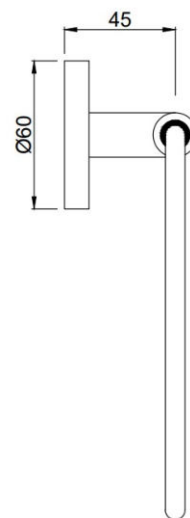

PRODUCT INFORMATION

ACN-1121N

Towel Ring Square with Round Flange

TECHNICAL DRAWING

HOW TO INSTALL

CLEANING INSTRUCTIONS