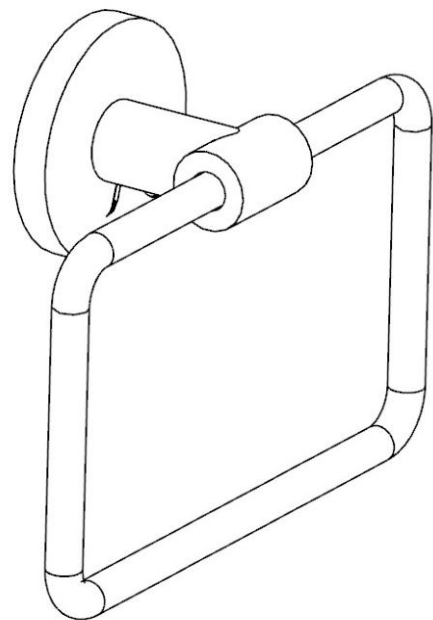

PRODUCT INFORMATION

ACN-1121N

Towel Ring Square with Round Flange

TECHNICAL DRAWING

HOW TO INSTALL

CLEANING INSTRUCTIONS