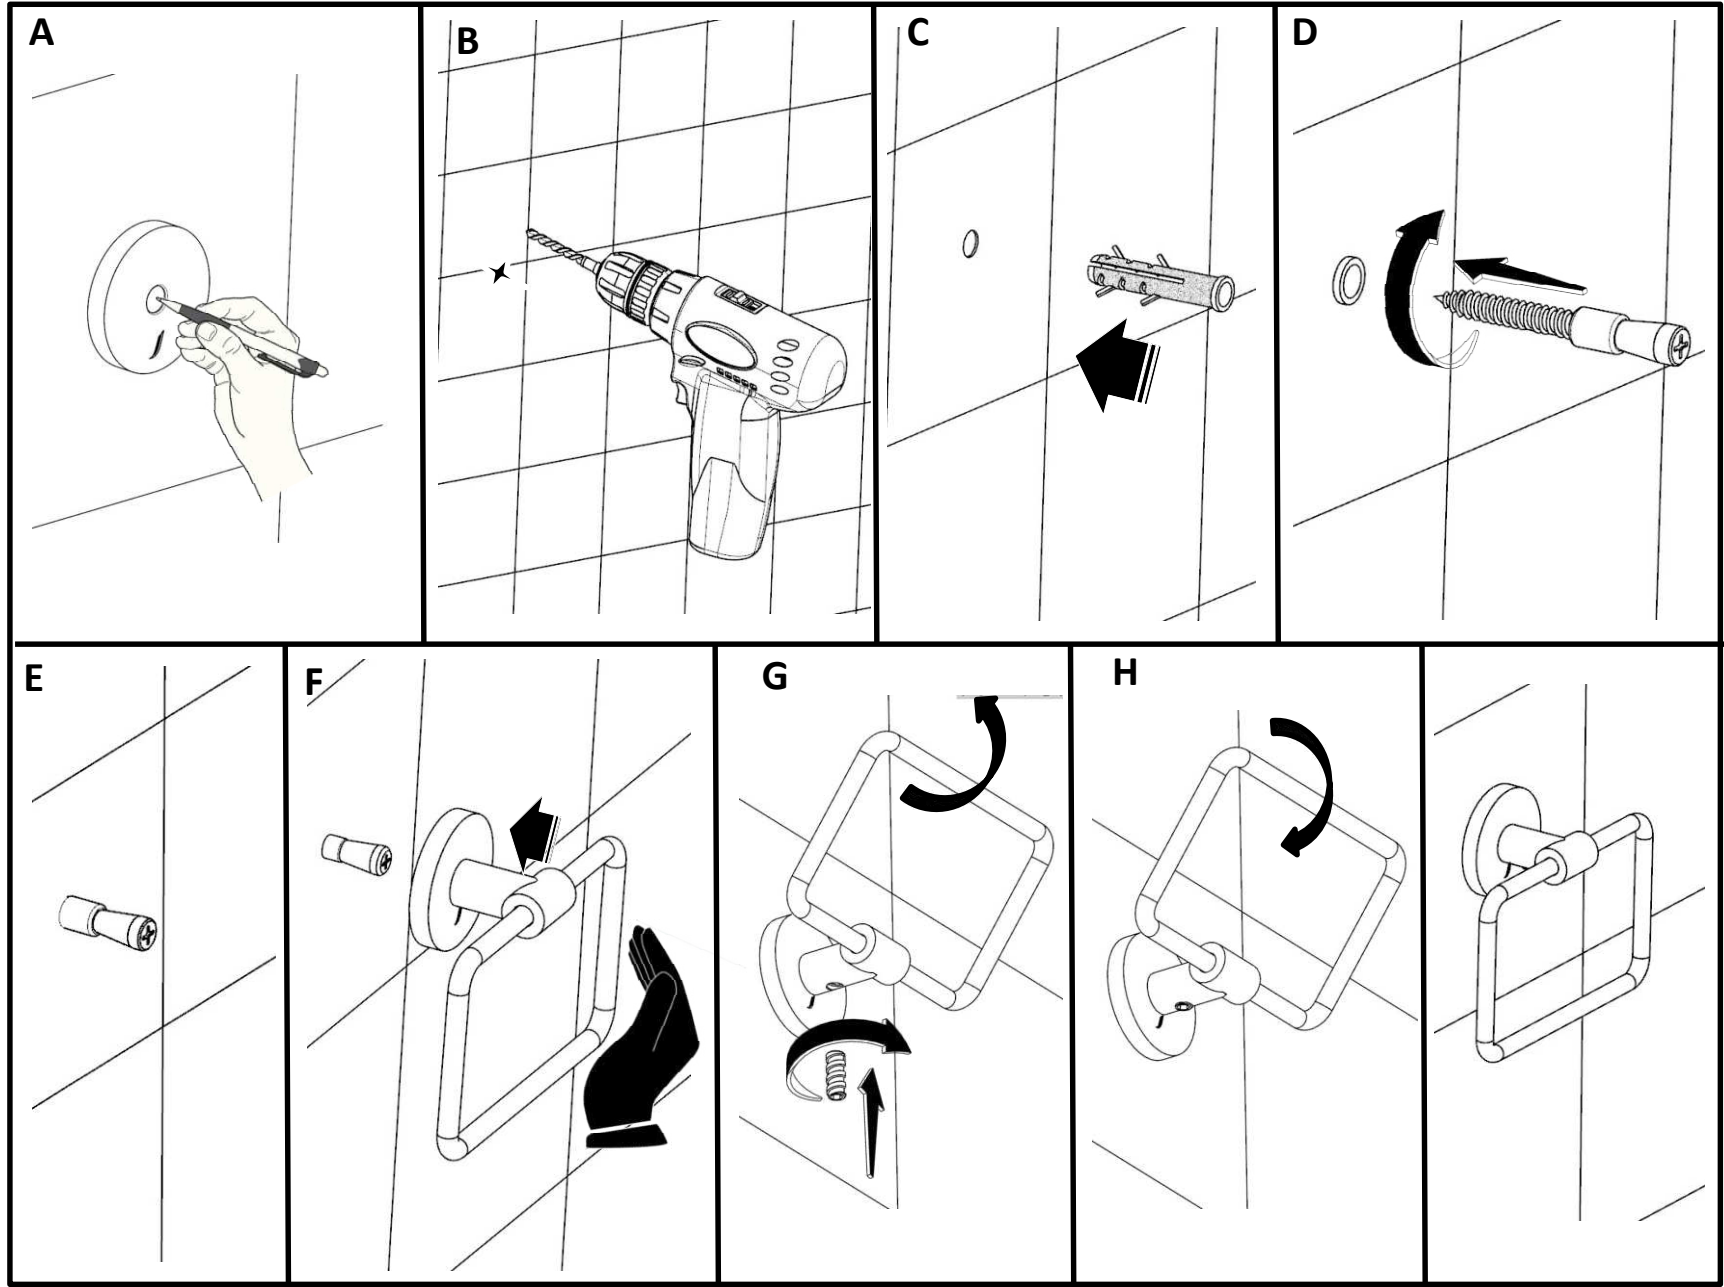

PRODUCT INFORMATION

ACN-1121N

Towel Ring Square with Round Flange

TECHNICAL DRAWING

HOW TO INSTALL

CLEANING INSTRUCTIONS