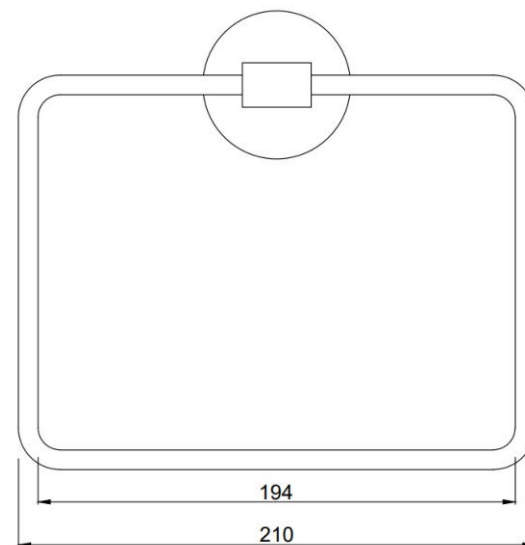

PRODUCT INFORMATION

ACN-1121N

Towel Ring Square with Round Flange

TECHNICAL DRAWING

HOW TO INSTALL

CLEANING INSTRUCTIONS