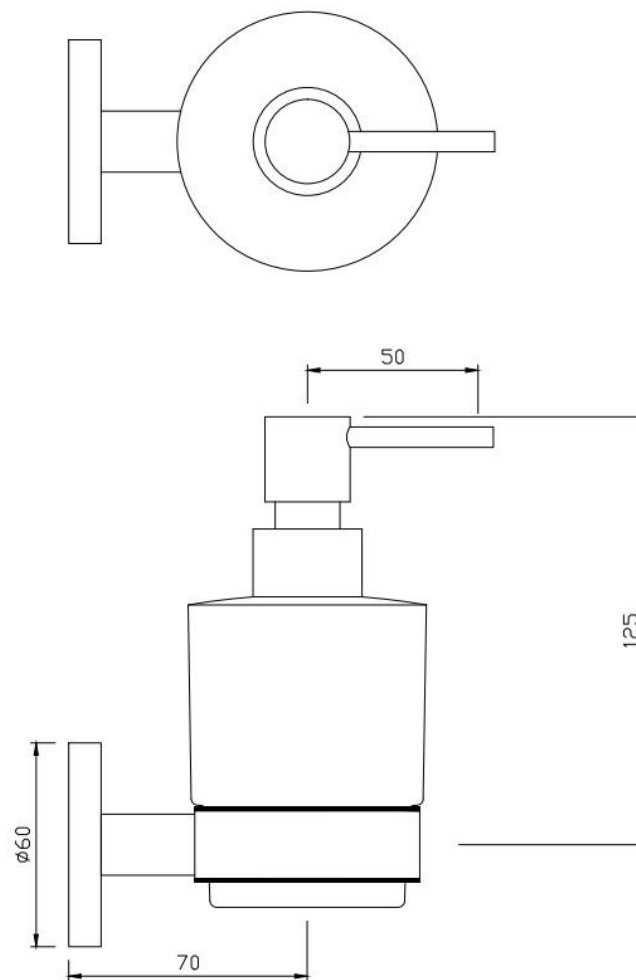

PRODUCT INFORMATION

ACN-1135N S

Soap Dispensor With Glass Bottle

TECHNICAL DRAWING

HOW TO INSTALL 

HOW TO INSTALL 

CLEANING INSTRUCTIONS

	<p>Apply soft cotton cloth</p> 	
<p>Apply soft cotton cloth</p> 	<p>✗ DON'T</p> 	<p>✗ DON'T Don't apply Scrub</p> 