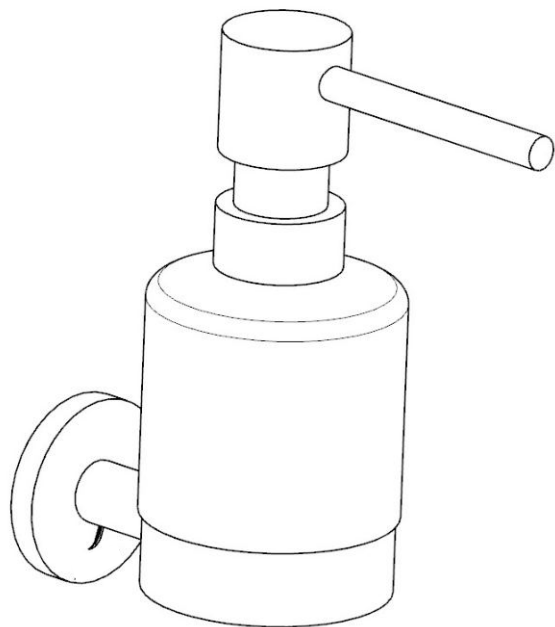

PRODUCT INFORMATION

ACN-1135N S

Soap Dispensor With Glass Bottle

TECHNICAL DRAWING

HOW TO INSTALL 

HOW TO INSTALL 

CLEANING INSTRUCTIONS

	<p>Apply soft cotton cloth</p> 	
<p>Apply soft cotton cloth</p> 	<p>✗ DON'T</p> 	<p>✗ DON'T Don't apply Scrub</p> 