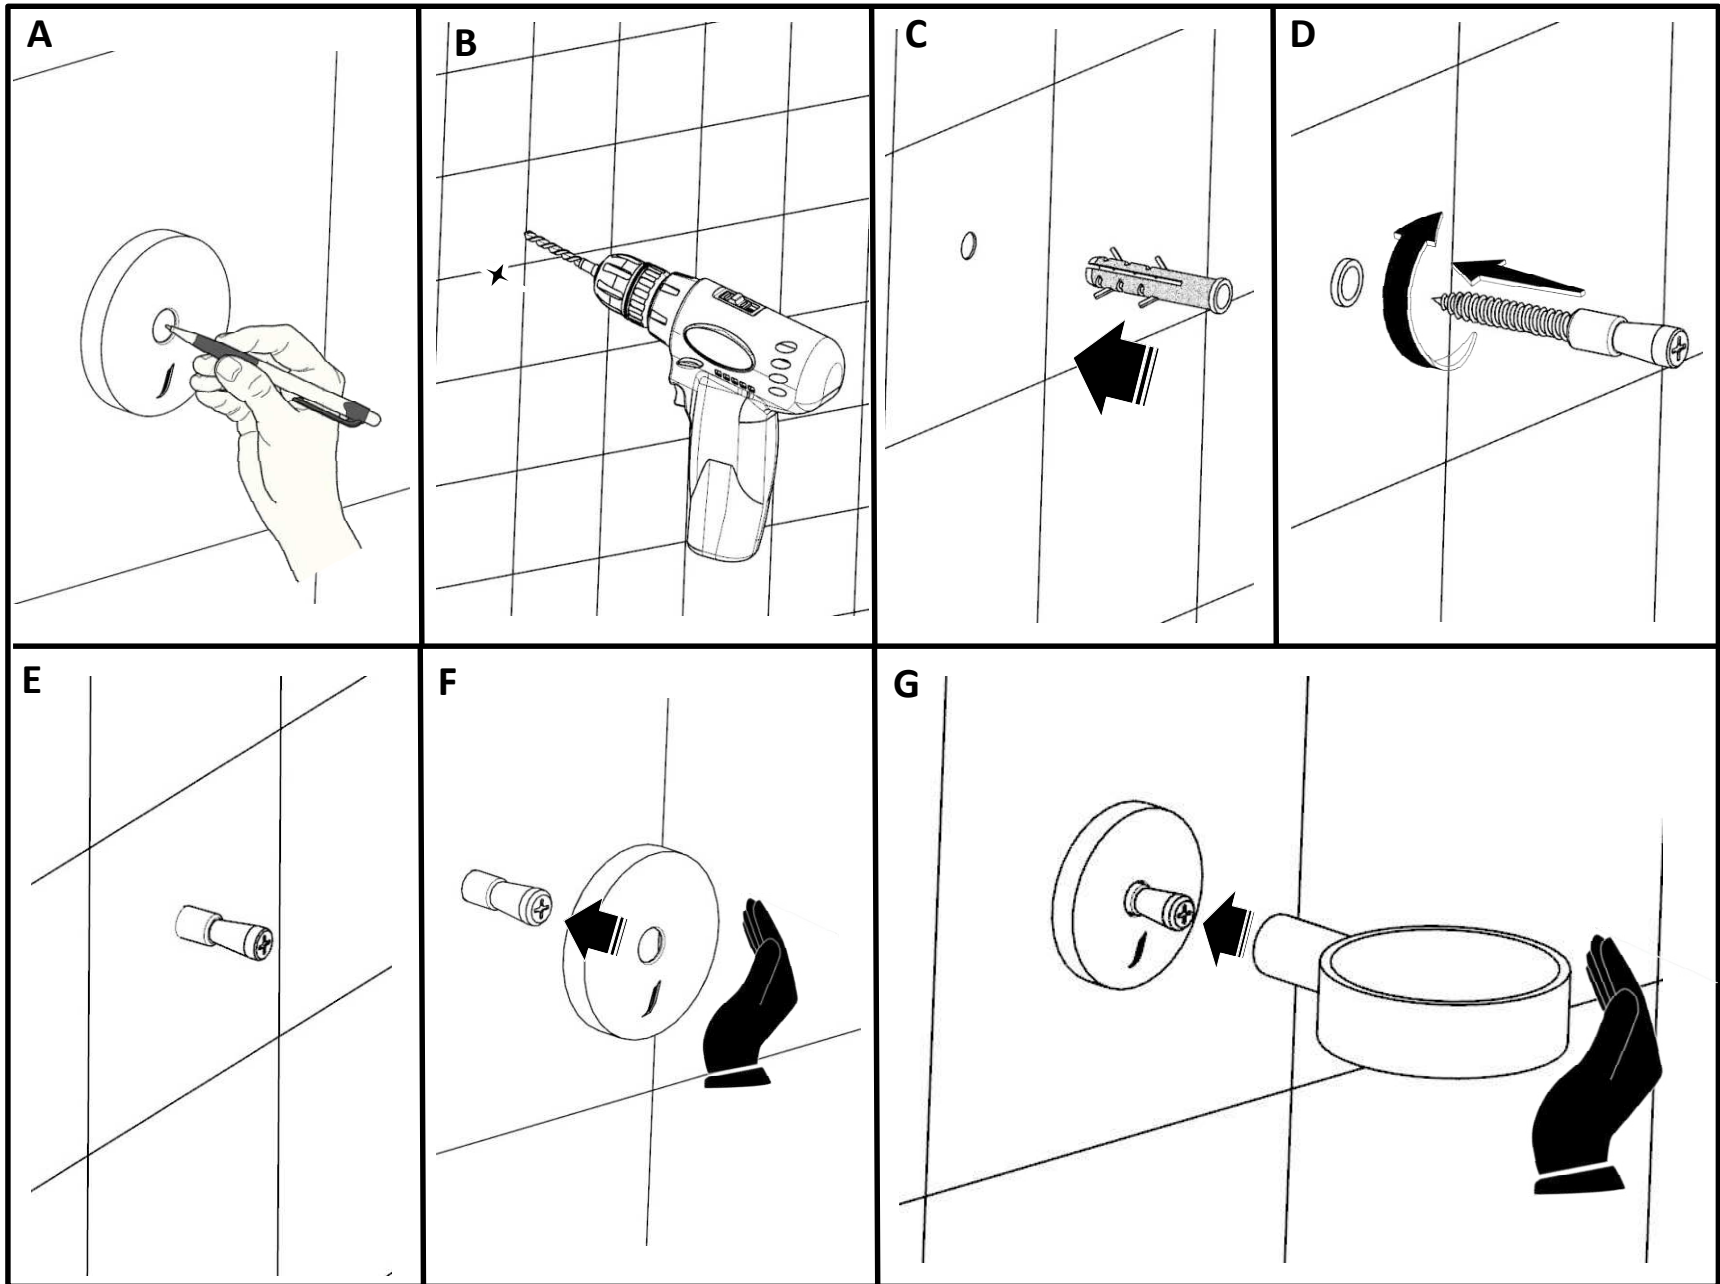

PRODUCT INFORMATION

ACN-1135N S

Soap Dispensor With Glass Bottle

TECHNICAL DRAWING

HOW TO INSTALL 

HOW TO INSTALL 

CLEANING INSTRUCTIONS

	<p>Apply soft cotton cloth</p> 	
<p>Apply soft cotton cloth</p> 	<p>✗ DON'T</p> 	<p>✗ DON'T Don't apply Scrub</p> 