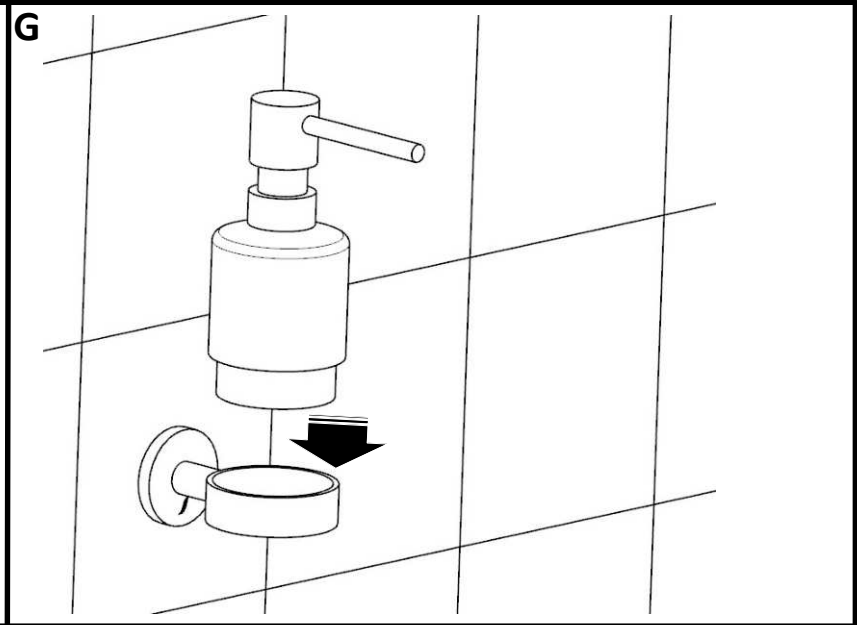

PRODUCT INFORMATION

ACN-1135N S

Soap Dispensor With Glass Bottle

TECHNICAL DRAWING

HOW TO INSTALL 

HOW TO INSTALL 

CLEANING INSTRUCTIONS

	<p>Apply soft cotton cloth</p> 	
<p>Apply soft cotton cloth</p> 	<p>✗ DON'T</p> 	<p>✗ DON'T Don't apply Scrub</p> 