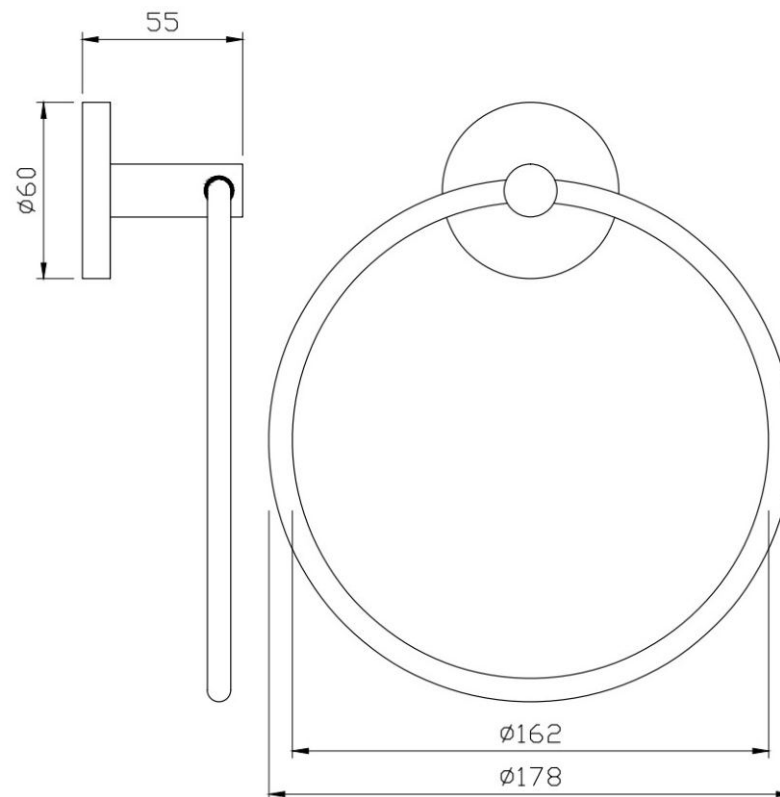

# PRODUCT INFORMATION

**ACN 1121BN**

Towel Ring Round with Round Flange

# TECHNICAL DRAWING