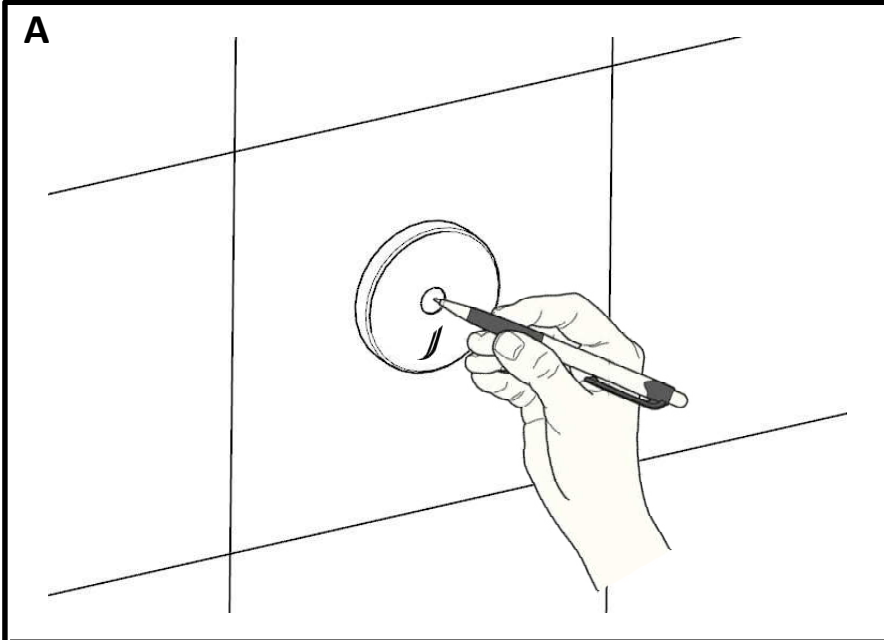

PRODUCT INFORMATION

ACN-1155S

Spare Toilet Roll Holder, Stainless Steel

TECHNICAL DRAWING

HOW TO INSTALL 

HOW TO INSTALL 

CLEANING INSTRUCTIONS

 <p>Liquid soap PH-5~7</p>	<p>Apply soft cotton cloth</p> 	 <p>WATER</p>
<p>Apply soft cotton cloth</p> 	<p>✗ DON'T</p>  <p>POWDER SOAP</p>	<p>✗ DON'T Don't apply Scrub</p> 