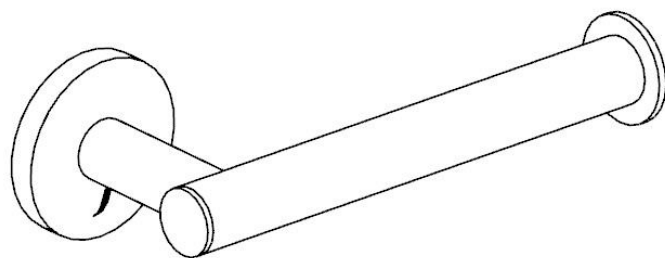

PRODUCT INFORMATION

ACN-1155S

Spare Toilet Roll Holder, Stainless Steel

TECHNICAL DRAWING

HOW TO INSTALL 

HOW TO INSTALL 

CLEANING INSTRUCTIONS

 <p>Liquid soap PH-5~7</p>	<p>Apply soft cotton cloth</p> 	 <p>WATER</p>
<p>Apply soft cotton cloth</p> 	<p>✗ DON'T</p>  <p>POWDER SOAP</p>	<p>✗ DON'T Don't apply Scrub</p> 