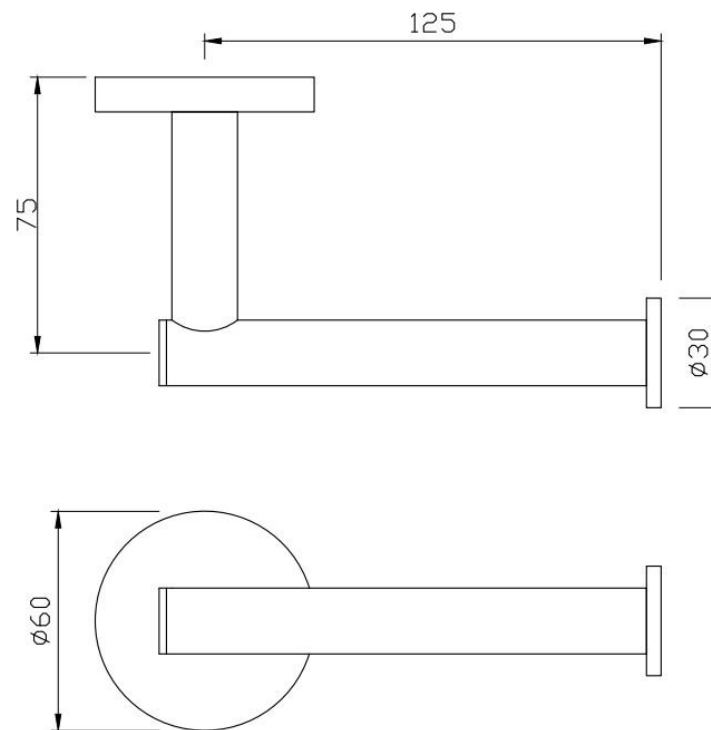

PRODUCT INFORMATION

ACN-1155S

Spare Toilet Roll Holder, Stainless Steel

TECHNICAL DRAWING

HOW TO INSTALL 

HOW TO INSTALL 

CLEANING INSTRUCTIONS

 <p>Liquid soap PH-5~7</p>	<p>Apply soft cotton cloth</p> 	 <p>WATER</p>
<p>Apply soft cotton cloth</p> 	<p>✗ DON'T</p>  <p>POWDER SOAP</p>	<p>✗ DON'T Don't apply Scrub</p> 