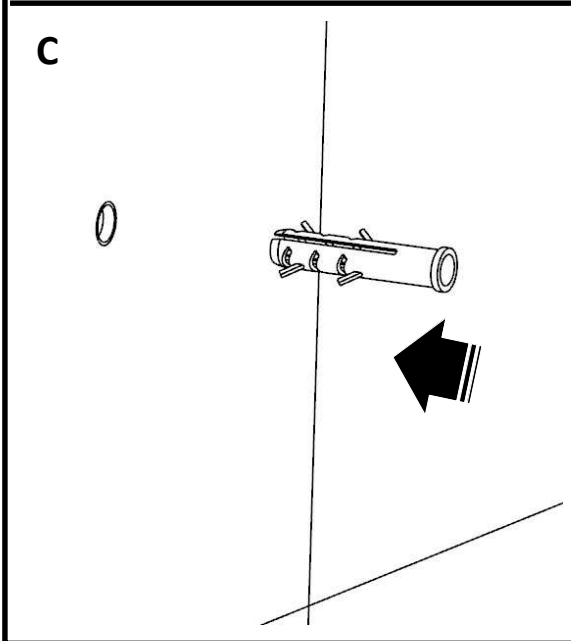

PRODUCT INFORMATION

ACN-1155S

Spare Toilet Roll Holder, Stainless Steel

TECHNICAL DRAWING

HOW TO INSTALL 

HOW TO INSTALL 

CLEANING INSTRUCTIONS

 <p>Liquid soap PH-5~7</p>	<p>Apply soft cotton cloth</p> 	 <p>WATER</p>
<p>Apply soft cotton cloth</p> 	<p>✗ DON'T</p>  <p>POWDER SOAP</p>	<p>✗ DON'T Don't apply Scrub</p> 