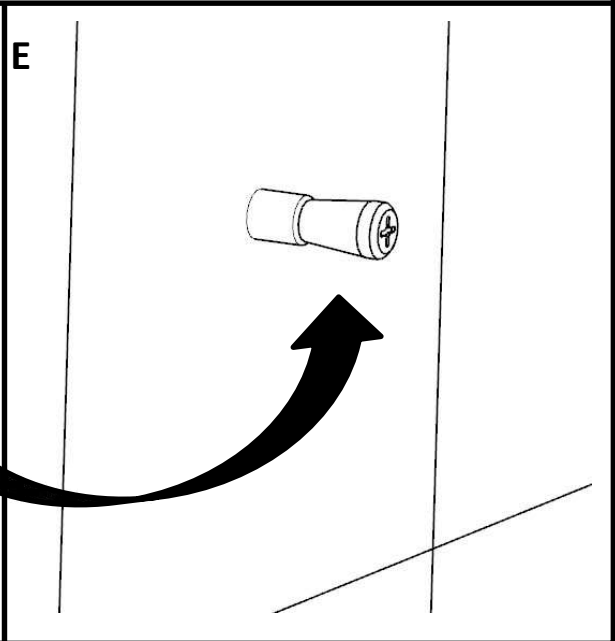

PRODUCT INFORMATION

ACN-1155S

Spare Toilet Roll Holder, Stainless Steel

TECHNICAL DRAWING

HOW TO INSTALL 

HOW TO INSTALL 

CLEANING INSTRUCTIONS

 <p>Liquid soap PH-5~7</p>	<p>Apply soft cotton cloth</p> 	 <p>WATER</p>
<p>Apply soft cotton cloth</p> 	<p>✗ DON'T</p>  <p>POWDER SOAP</p>	<p>✗ DON'T Don't apply Scrub</p> 