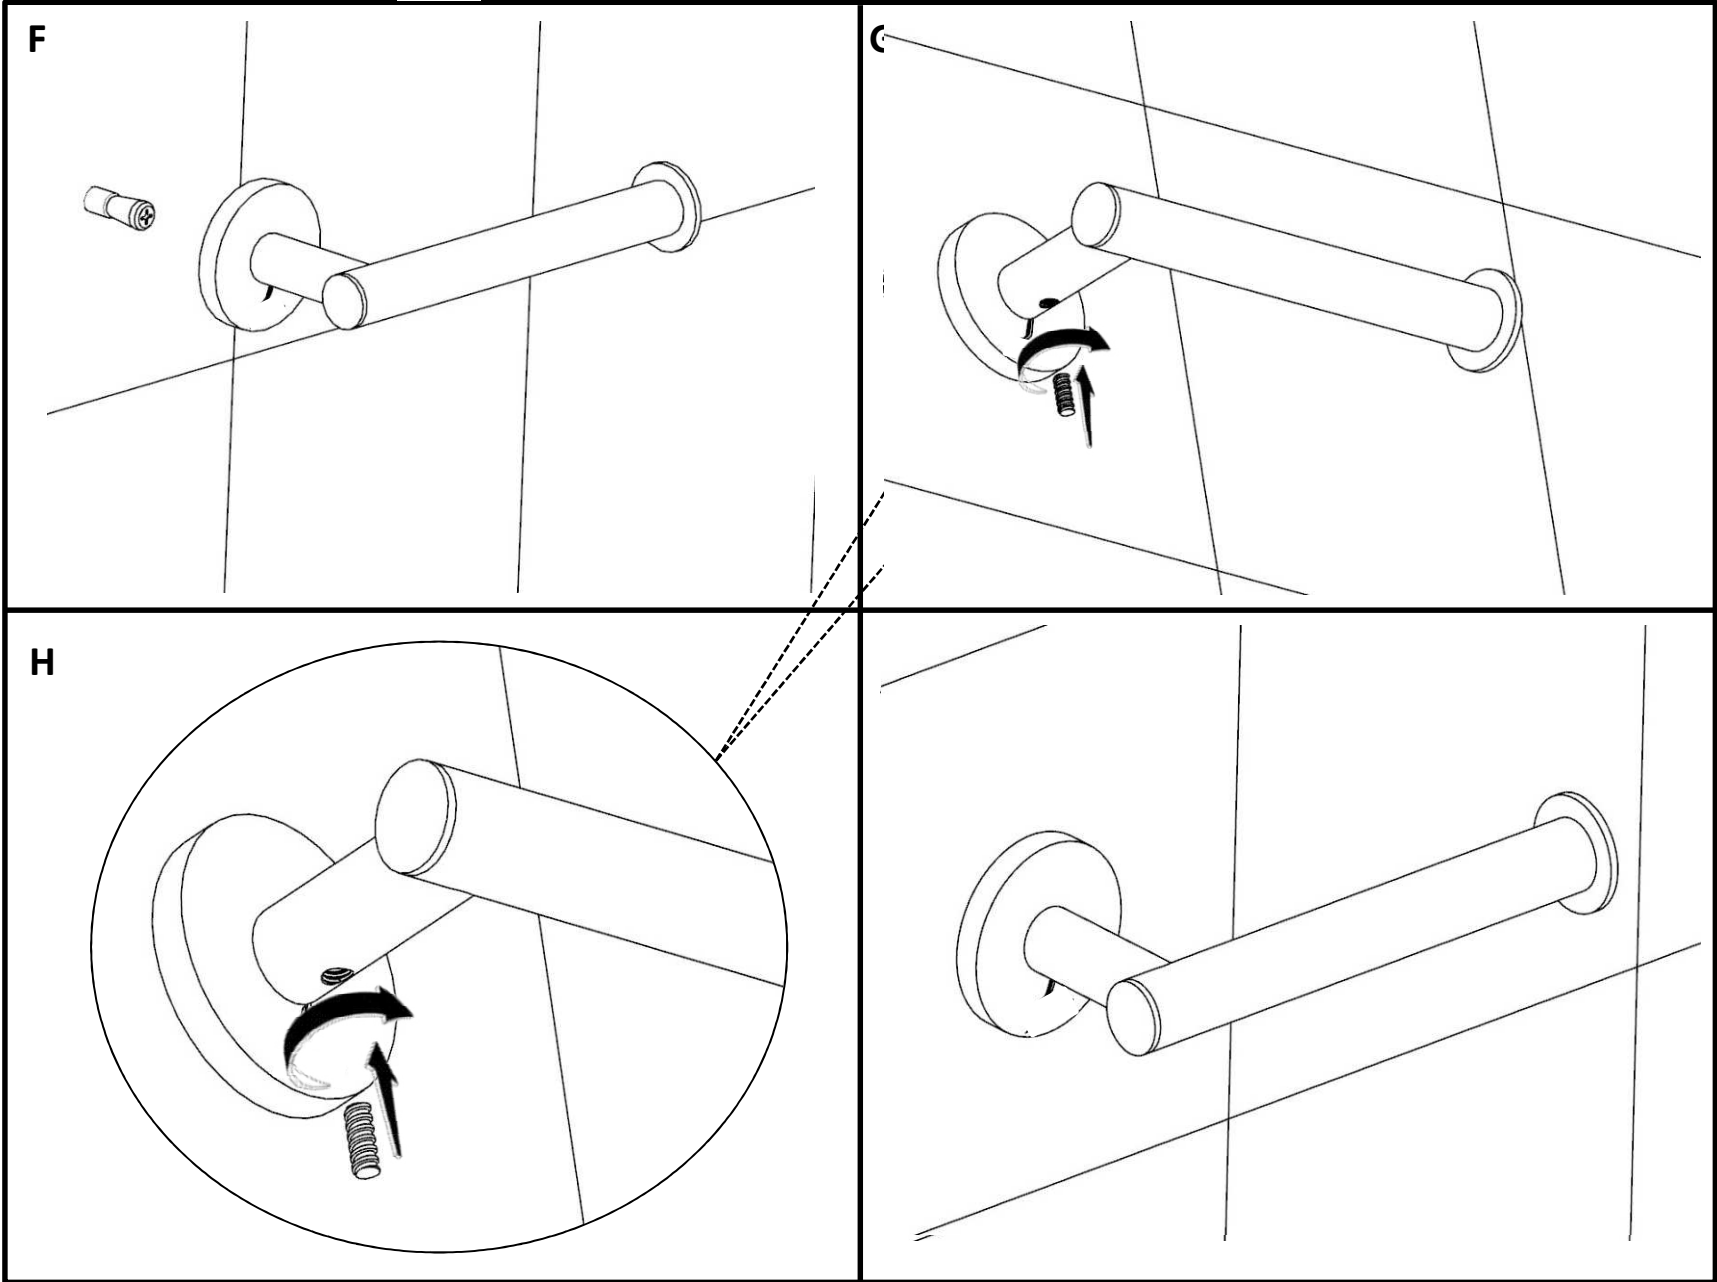

PRODUCT INFORMATION

ACN-1155S

Spare Toilet Roll Holder, Stainless Steel

TECHNICAL DRAWING

HOW TO INSTALL 

HOW TO INSTALL 

CLEANING INSTRUCTIONS

 <p>Liquid soap PH-5~7</p>	<p>Apply soft cotton cloth</p> 	 <p>WATER</p>
<p>Apply soft cotton cloth</p> 	<p>✗ DON'T</p>  <p>POWDER SOAP</p>	<p>✗ DON'T Don't apply Scrub</p> 