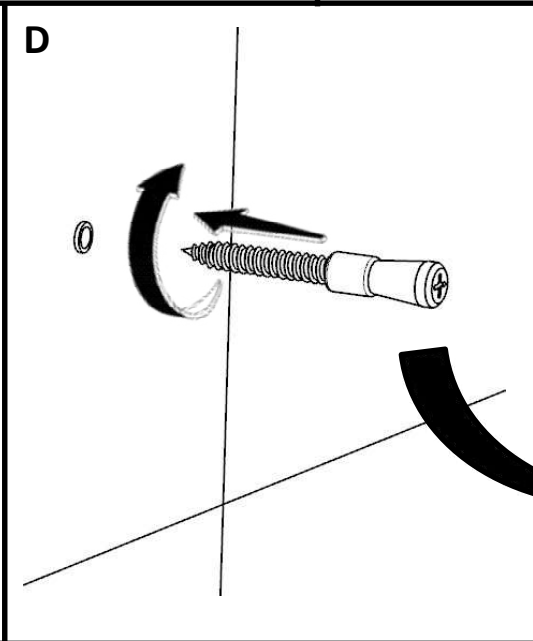

PRODUCT INFORMATION

ACN-1155S

Spare Toilet Roll Holder, Stainless Steel

TECHNICAL DRAWING

HOW TO INSTALL 

HOW TO INSTALL 

CLEANING INSTRUCTIONS

 <p>Liquid soap PH-5~7</p>	<p>Apply soft cotton cloth</p> 	 <p>WATER</p>
<p>Apply soft cotton cloth</p> 	<p>✗ DON'T</p>  <p>POWDER SOAP</p>	<p>✗ DON'T Don't apply Scrub</p> 