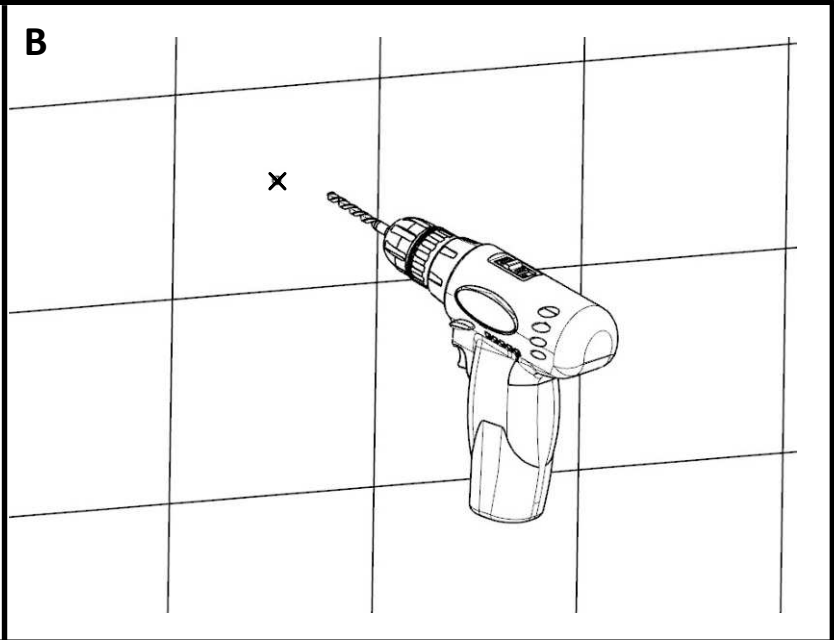

PRODUCT INFORMATION

ACN-1155S

Spare Toilet Roll Holder, Stainless Steel

TECHNICAL DRAWING

HOW TO INSTALL 

HOW TO INSTALL 

CLEANING INSTRUCTIONS

 <p>Liquid soap PH-5~7</p>	<p>Apply soft cotton cloth</p> 	 <p>WATER</p>
<p>Apply soft cotton cloth</p> 	<p>✗ DON'T</p>  <p>POWDER SOAP</p>	<p>✗ DON'T Don't apply Scrub</p> 