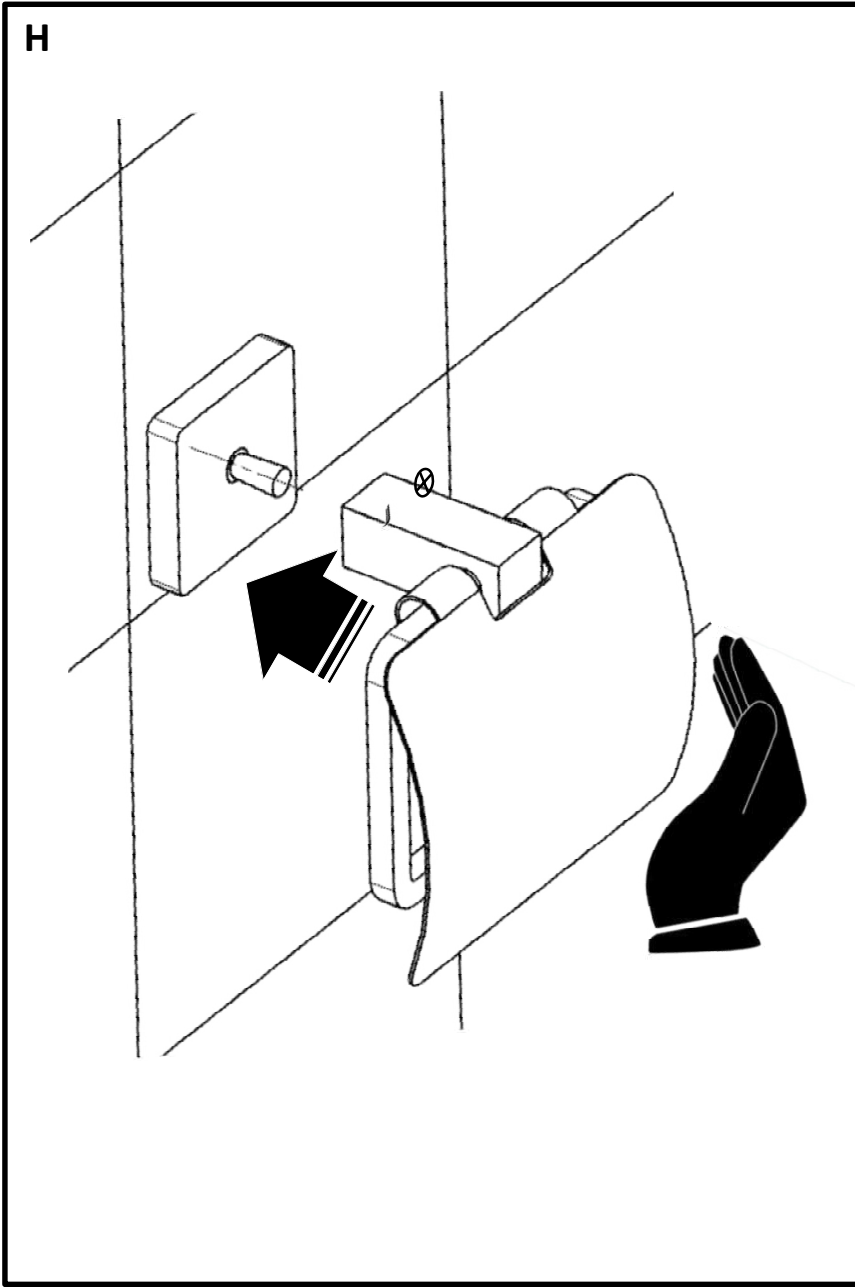

PRODUCT INFORMATION

AKP-35753PS

Toilet Roll Holder with Flap

TECHNICAL DRAWING

HOW TO INSTALL

HOW TO INSTALL 

CLEANING INSTRUCTIONS