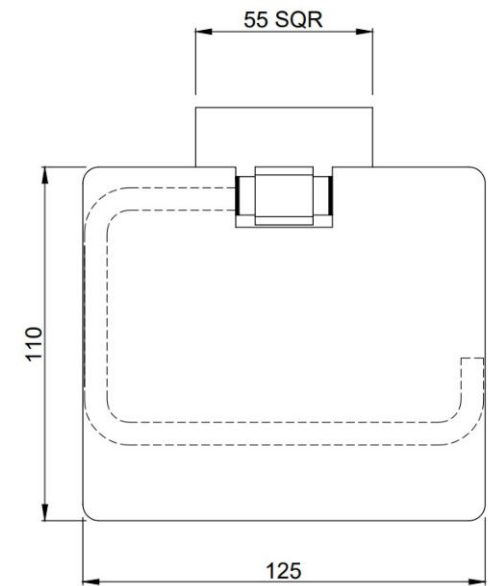

PRODUCT INFORMATION

AKP-35753PS

Toilet Roll Holder with Flap

TECHNICAL DRAWING

HOW TO INSTALL

HOW TO INSTALL 

CLEANING INSTRUCTIONS