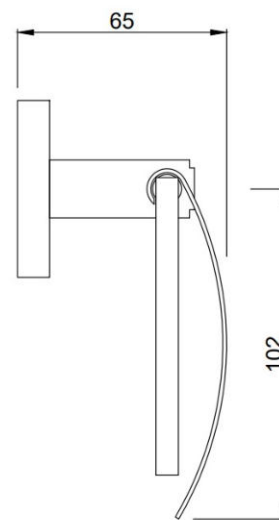

PRODUCT INFORMATION

AKP-35753PS

Toilet Roll Holder with Flap

TECHNICAL DRAWING

HOW TO INSTALL

HOW TO INSTALL 

CLEANING INSTRUCTIONS