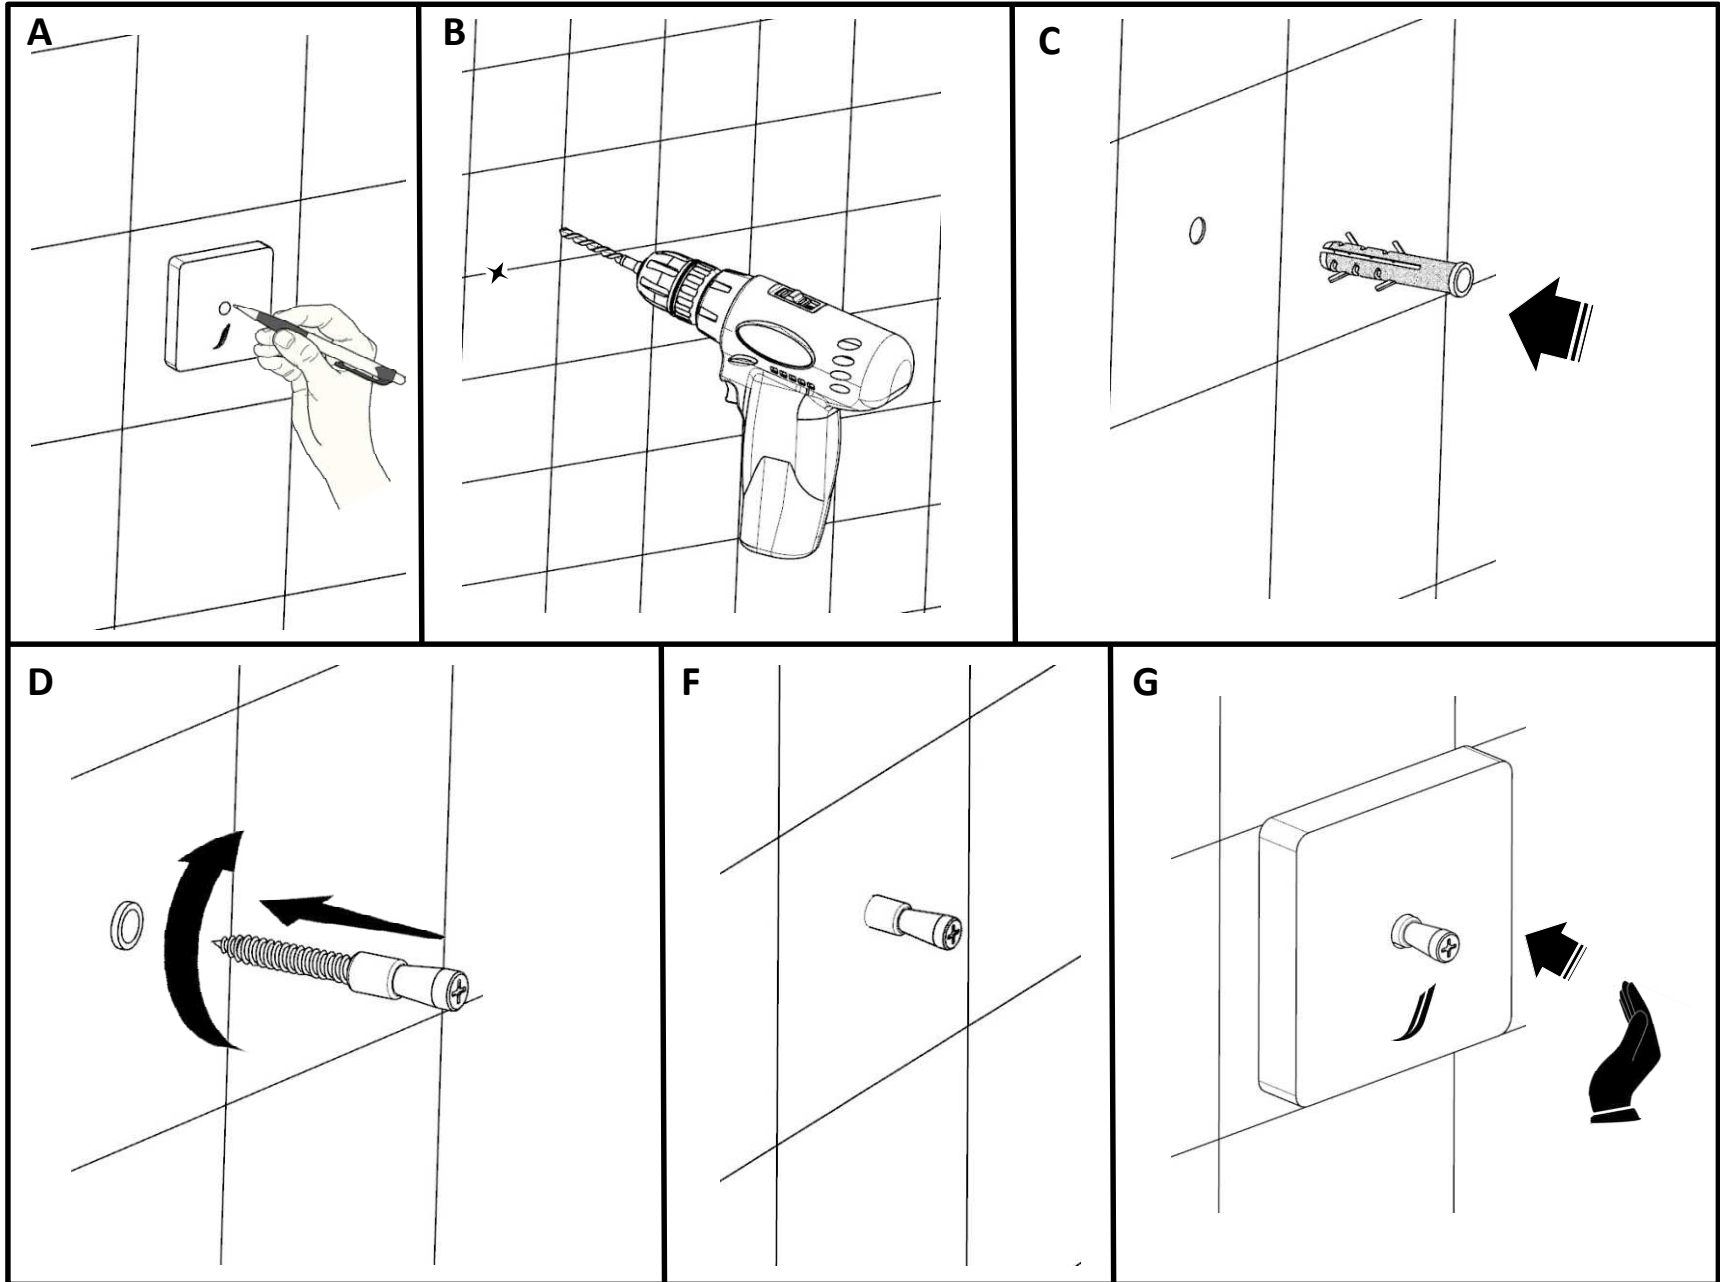

PRODUCT INFORMATION

AKP-35753PS

Toilet Roll Holder with Flap

TECHNICAL DRAWING

HOW TO INSTALL

HOW TO INSTALL 

CLEANING INSTRUCTIONS