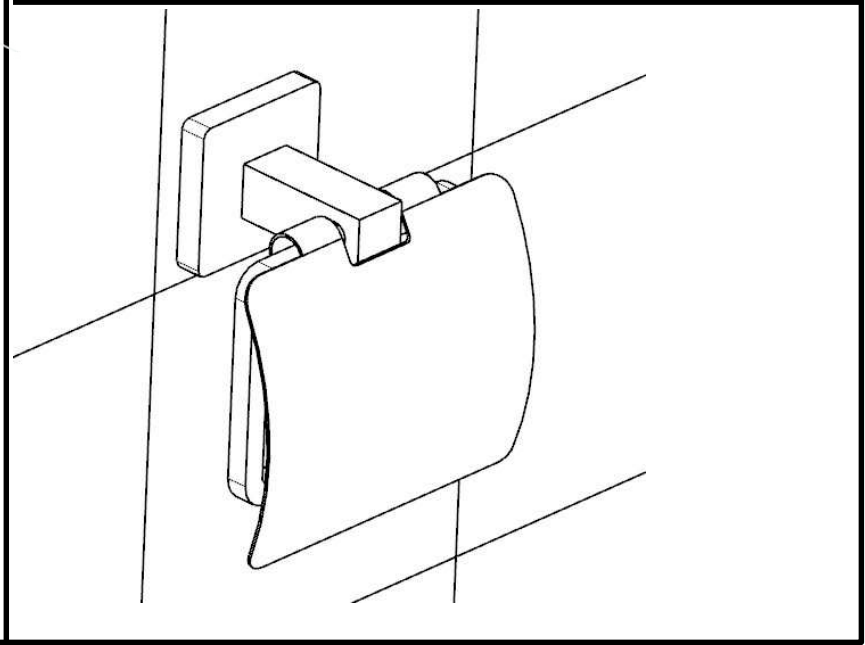

PRODUCT INFORMATION

AKP-35753PS

Toilet Roll Holder with Flap

TECHNICAL DRAWING

HOW TO INSTALL

HOW TO INSTALL 

CLEANING INSTRUCTIONS