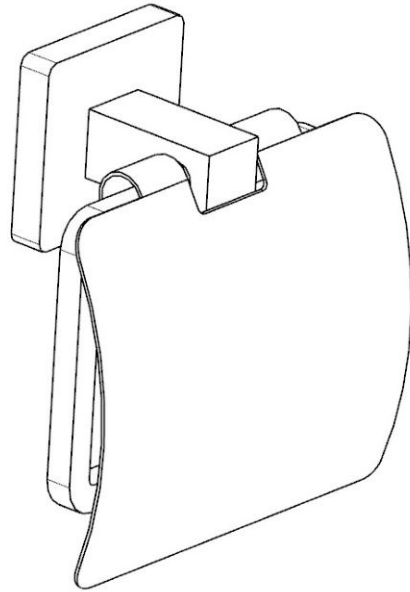

PRODUCT INFORMATION

AKP-35753PS

Toilet Roll Holder with Flap

TECHNICAL DRAWING

HOW TO INSTALL

HOW TO INSTALL 

CLEANING INSTRUCTIONS