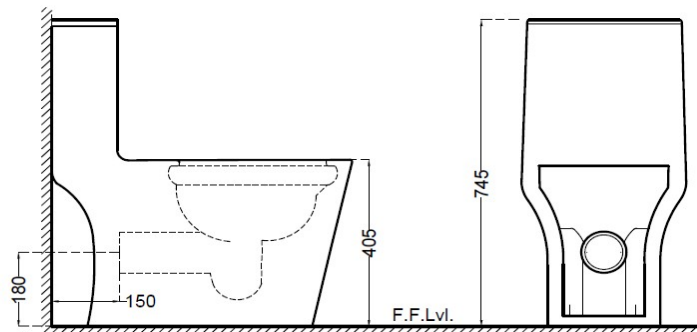

TOP VIEW

SIDE VIEW

BACK VIEW

GENERAL INFORMATION

Product Code	CNS-WHT-855P180SPPSM
Brand	Jaquar
Colour	White
Type	Single piece-WC (P trap 180)
Material	Ceramic-Vitreous China (VC)

PRODUCT SPECIFICATION

Product Dimension	365x670x745 mm
Bowl Opening (Inner Dimension)	250x345 mm
Product Net Weight	51.5 Kg
Product Gross Weight	55.8 kg
Packaging Dimension	680X385X785 mm
Outlet	Horizontal
Inlet And Outlet Hole Dimension	External diameter of outlet hole dia. $\varnothing 100 \pm 5$ mm
	Vertical distance between the Floor and the center line of the waste outlet hole ≤ 180 mm

PRODUCT FEATURES

Product Features	Rimless Single Piece WC With PP Soft Close Slim Seat Covers, with Dual Flush - 6/3 LPF, Anti germ glaze.
------------------	--

ACCESSORIES INCLUDED

Seat Cover	CNS-WHT-127PP
Floor fixing screw	ZPS-SNS-FB10
DUAL FLUSH FITTINGS	ZCF-WHT-FT002

QUALITY MANAGEMENT SYSTEM - ISO 9001

DISCLAIMER: Our every effort has been made to ensure factual accuracy, the information presented subject to changes due to requirements in different sites, markets and/ or countries. All dimensions are in mm (Tolerance ± 5 MM). Jaquar reserves the right to make the necessary amendments at any time without prior notice.