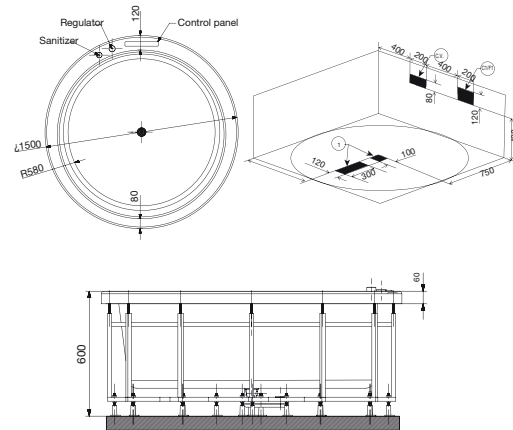

Image is only for illustration purpose

<b>Model :</b>	Fonte R
<b>Category:</b>	Whirlpool Combi System
<b>Code:</b>	JWP-WHT-POINT150CX
<b>Size (mm):</b>	1500 X 1500 X 470
<b>Material:</b>	Acrylic PMMA
<b>Reinforcement:</b>	PU GREEN
<b>Accessories Included:</b>	- Drain & Overflow with Filler - Frame SS202
<b>Accessories Excluded:</b>	
<b>Features</b>	Water Pump : 1.40 Hp@50 Hz Water Jets : 8 Air Blower : 0.90 Hp @50/60Hz Air Jets : 12 Keypad Control Air Regulator Water Level Sensor Chromotherapy Disinfection Vaccum Suction Breaker 3 Tier Testing