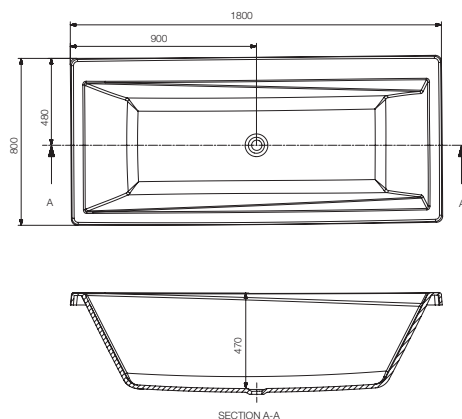

Image is only for illustration purpose

<b>Model :</b>	Kubix
<b>Category:</b>	Built-in Bathtub
<b>Code:</b>	JBT-WHT-KUBIX180X
<b>Size (mm):</b>	1800 x 800 x 470
<b>Material:</b>	Acrylic PMMA
<b>Reinforcement:</b>	PU GREEN
<b>Accessories Included:</b>	NA
<b>Accessories Excluded:</b>	<b>Front Panel:</b> JWA-WHT-FP180X <b>Side Panel:</b> JWA-WHT-SP80X <b>Drain &amp; Overflow with filler:</b> JWA-CHR-132201 <b>Drain &amp; Overflow:</b> JWA-CHR-DRNPIPE80 <b>Frame:</b> JWA-BLK-FRAME180X80 <b>Feet:</b> IWA-CHR-ACC00510X <b>Headrest:</b> JWA-BLK-HRCP750GAC06
<b>Features</b>	NA