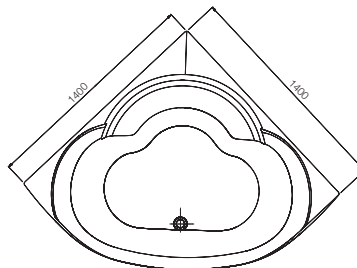

Image is only for illustration purpose

Model :	Fusion
Category:	Built-in Bathtub
Code:	JBT-WHT-FUSN140X
Size (mm):	1400 X 1400 X 450
Material:	Acrylic PMMA
Reinforcement:	PU GREEN
Accessories Included:	NA
Accessories Excluded:	Angular Panel: JWA-WHT-FUSNCPX Drain and Overflow with Filler: JWA-CHR-132201 Drain and Overflow: JWA-CHR-DRNPIPE70 Drain and Overflow: JWA-CHR-DRNPIPE80 Feet: IWA-CHR-ACC00510X Frame: JWA-BLK-FFUSN140X140
Features	NA