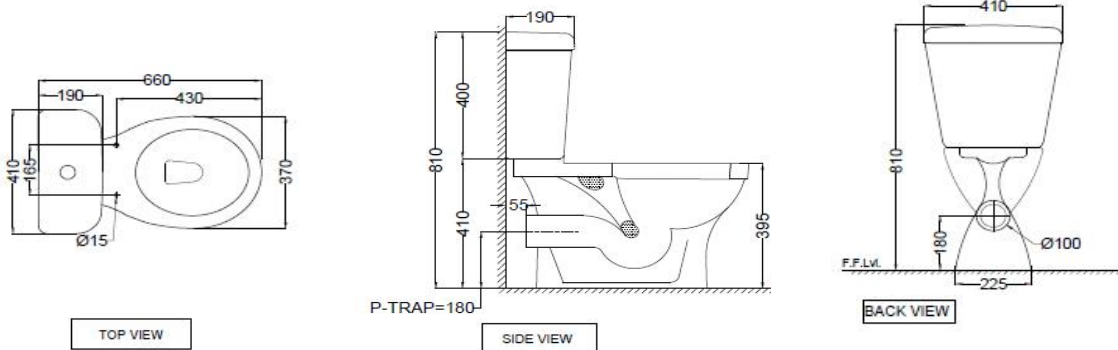

## SPECIFICATION DATA SHEET

### PRODUCT DETAILS

<b>Manufacturer:</b>	Jaquar	<b>Type:</b>	Complete Set For Coupled WC (P trap)
<b>Colour:</b>	White	<b>Outlet</b>	Horizontal
<b>Technical Details:</b>	External diameter of outlet hole dia. $\varnothing 100 \pm 5$ mm	<b>Material:</b>	Ceramic - Vitreous China
	Vertical distance between the Floor and the center line of the waste outlet hole $\leq 180$ mm		

### TECHNICAL DRAWING

<b>Product Dimension</b>	410x660x810 mm	<b>FEATURES</b>  Box rim with heavy duty seat cover, Dual Flush-3/6 LPF, Anti germ glaze.
<b>Trap Distance</b>	P Trap - 180 mm	
<b>Product Weight</b>	29.0 kg	