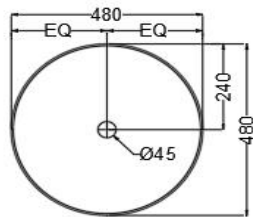

SPECIFICATION DATA SHEET

PRODUCT DETAILS

Manufacturer	Jaquar	Type	Table top basin
Outlet	Vertical	Colour	White
Technical Details	ID of waste outlet hole $\varnothing 45 \pm 3$ mm	Material	Ceramic - Vitreous China
	Horizontal distance between bowl edges and the center line of the waste outlet hole ≤ 240 mm		

PRODUCT IMAGE

TECHNICAL DRAWING

TOP VIEW

FRONT VIEW

Product Dimension	480X480X135 mm	FEATURES Round shape thin rim, Anti germ glaze
Basin Inner Dimension	470x470x110 mm	
Product Weight	9.11 kg	

CERTIFICATION

Compliance : EN 997 :2012+A1 2015 (E) ,MS 2578: 2014, AMD. 1: 2017., SANS 497 : 2011

All technical dimensions are in accordance to British standards, Bureau of Indian Standards

DISCLAIMER: Our every effort has been made to ensure factual accuracy, the information presented subject to changes due to requirements in different sites, markets and/ or countries. All dimensions are in mm (Tolerance ± 5 MM). Jaquar reserves the right to make the necessary amendments at any time without prior notice.