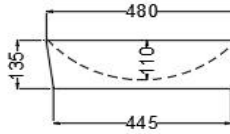

SPECIFICATION DATA SHEET

PRODUCT DETAILS

Manufacturer	Jaquar	Type	Table top basin
Outlet	Vertical	Colour	White
Technical Details	ID of waste outlet hole $\varnothing 45 \pm 3$ mm	Material	Ceramic - Vitreous China
	Horizontal distance between bowl edges and the center line of the waste outlet hole ≤ 240 mm		

PRODUCT IMAGE

TECHNICAL DRAWING

TOP VIEW

FRONT VIEW

Product Dimension	480X480X135 mm	FEATURES Round shape thin rim, Anti germ glaze
Basin Inner Dimension	470x470x110 mm	
Product Weight	9.11 kg	

CERTIFICATION

Compliance : EN 997 :2012+A1 2015 (E) ,MS 2578: 2014, AMD. 1: 2017., SANS 497 : 2011

All technical dimensions are in accordance to British standards, Bureau of Indian Standards

DISCLAIMER: Our every effort has been made to ensure factual accuracy, the information presented subject to changes due to requirements in different sites, markets and/ or countries. All dimensions are in mm (Tolerance ± 5 MM). Jaquar reserves the right to make the necessary amendments at any time without prior notice.