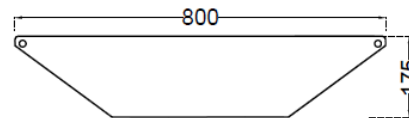

**SPECIFICATION DATA SHEET**

**PRODUCT DETAILS**

<b>Manufacturer :</b>	Jaquar	<b>Type:</b>	Table top basin
<b>Outlet</b>	Vertical	<b>Colour:</b>	White
<b>Technical Details:</b>	Tap hole & Extra hole Semi punch dia. $\varnothing 35 \pm 2$ mm.	<b>Material:</b>	Fine Fire Clay
	ID of waste outlet hole dia. $\varnothing 45 \pm 3$ mm Horizontal distance between the centre line of the tap hole and the centre line of the waste outlet hole $\leq 145$ mm		

**PRODUCT IMAGE**

**TECHNICAL DRAWING**

TOP VIEW

SIDE VIEW

BACK VIEW

<b>Product Dimension</b>	800x500x175 mm	<b>FEATURES</b>  Exclusive design, Rectangular shape, Basin with tap hole, Anti germ glazed
<b>Basin Inner Dimension</b>	550X300X125 mm	
<b>Product Weight</b>	21.05 kg	