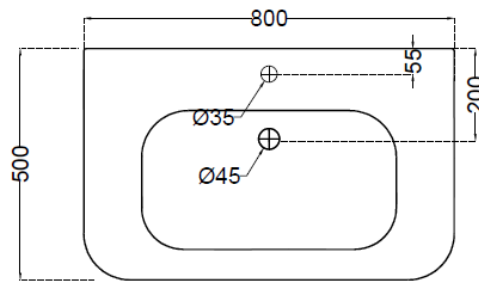

**SPECIFICATION DATA SHEET**

**PRODUCT DETAILS**

<b>Manufacturer :</b>	Jaquar	<b>Type:</b>	Table top basin
<b>Outlet</b>	Vertical	<b>Colour:</b>	White
<b>Technical Details:</b>	Tap hole & Extra hole Semi punch dia. $\varnothing 35 \pm 2$ mm.	<b>Material:</b>	Fine Fire Clay
	ID of waste outlet hole dia. $\varnothing 45 \pm 3$ mm Horizontal distance between the centre line of the tap hole and the centre line of the waste outlet hole $\leq 145$ mm		

**PRODUCT IMAGE**

**TECHNICAL DRAWING**

TOP VIEW

SIDE VIEW

BACK VIEW

<b>Product Dimension</b>	800x500x175 mm	<b>FEATURES</b>  Exclusive design, Rectangular shape, Basin with tap hole, Anti germ glazed
<b>Basin Inner Dimension</b>	550X300X125 mm	
<b>Product Weight</b>	21.05 kg	

**ACCESSORIES INCLUDED**

**CERTIFICATION**

Compliance : EN 14688 :2015 (E) A, SANS 497:2011

All technical dimensions are in accordance to British standards, Bureau of Indian Standards

DISCLAIMER: Our every effort has been made to ensure factual accuracy, the information presented subject to changes due to requirements in different sites, markets and/ or countries. All dimensions are in mm (Tolerance  $\pm 5$  MM). Jaquar reserves the right to make the necessary amendments at any time without prior notice.