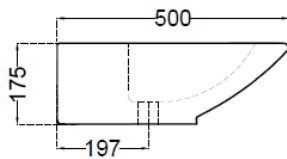

**SPECIFICATION DATA SHEET**

**PRODUCT DETAILS**

<b>Manufacturer :</b>	Jaquar	<b>Type:</b>	Table top basin
<b>Outlet</b>	Vertical	<b>Colour:</b>	White
<b>Technical Details:</b>	Tap hole & Extra hole Semi punch dia. $\varnothing 35 \pm 2$ mm.	<b>Material:</b>	Fine Fire Clay
	ID of waste outlet hole dia. $\varnothing 45 \pm 3$ mm Horizontal distance between the centre line of the tap hole and the centre line of the waste outlet hole $\leq 145$ mm		

**PRODUCT IMAGE**

**TECHNICAL DRAWING**

TOP VIEW

SIDE VIEW

BACK VIEW

<b>Product Dimension</b>	800x500x175 mm	<b>FEATURES</b>  Exclusive design, Rectangular shape, Basin with tap hole, Anti germ glazed
<b>Basin Inner Dimension</b>	550X300X125 mm	
<b>Product Weight</b>	21.05 kg	

**ACCESSORIES INCLUDED**

**CERTIFICATION**

Compliance : EN 14688 :2015 (E) A, SANS 497:2011

All technical dimensions are in accordance to British standards, Bureau of Indian Standards

DISCLAIMER: Our every effort has been made to ensure factual accuracy, the information presented subject to changes due to requirements in different sites, markets and/ or countries. All dimensions are in mm (Tolerance  $\pm 5$  MM). Jaquar reserves the right to make the necessary amendments at any time without prior notice.