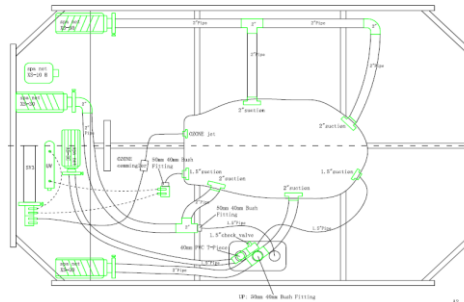

Range Name	Palladium
Category	SPA
Code:	WSP-SLV-SPA8S3520VX

Image is only for illustration purpose

Size (mm):	3520 x 2290 x 920 mm	Features & Specifications	Outdoor / Indoor Installation
Material:	Superior Aristech Acrylic Finish		Dry Weight : 490 Kg
Reinforcement:	Thermobond 4 layer Oven Cured Shell		Filled Weight : 4090 Kg
Accessories Included:	<ul style="list-style-type: none"> - Headrest - High density lockable spa cover - Wine Cooler - Steps: 2 Tier (L: 60 cms) 		Water Capacity: 3600 Litres
Accessories Excluded:			Operating System: SV3
			Jet Pump : 2.5 hp x 2
			Variable Heater : 6 kW
			Electrical Requirement : Max 40 Amps
			5" Directional Jet : 6
			5" Single Hole Spinning Jet : 14
			3" Directional Jet : 12
			3" Spinning Jet : 2
			2" Directional Jet : 24
			2" Spinning Jet : 8
			Air Jet : 22
			Water Cascade Jet : 1
			Laminar Jet : 4
			Individual Seat Pressure Control
			Thermoclad Cabinet
			Perimeter Insulation
			Underwater LED
			UV Sterilising System
			Ozone Filtration
			Steel Frame
			PVC Base

TOP VIEW

(P) Show the Bath Fitting
 (S) Show PVC Fittings