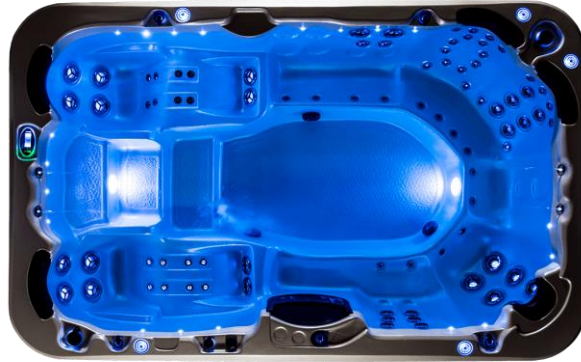

Range Name	Palladium
Category	SPA
Code:	WSP-SLV-SPA8S3520VX

Image is only for illustration purpose

Size (mm):	3520 x 2290 x 920 mm	Features & Specifications	Outdoor / Indoor Installation
Material:	Superior Aristech Acrylic Finish		Dry Weight : 490 Kg
Reinforcement:	Thermobond 4 layer Oven Cured Shell		Filled Weight : 4090 Kg
Accessories Included:	<ul style="list-style-type: none"> - Headrest - High density lockable spa cover - Wine Cooler - Steps: 2 Tier (L: 60 cms) 		Water Capacity: 3600 Litres
Accessories Excluded:			Operating System: SV3
			Jet Pump : 2.5 hp x 2
			Variable Heater : 6 kW
			Electrical Requirement : Max 40 Amps
			5" Directional Jet : 6
			5" Single Hole Spinning Jet : 14
			3" Directional Jet : 12
			3" Spinning Jet : 2
			2" Directional Jet : 24
			2" Spinning Jet : 8
			Air Jet : 22
			Water Cascade Jet : 1
			Laminar Jet : 4
			Individual Seat Pressure Control
			Thermoclad Cabinet
			Perimeter Insulation
			Underwater LED
			UV Sterilising System
			Ozone Filtration
			Steel Frame
			PVC Base

TOP VIEW

(P) Show the Bath Fitting
 (S) Show PVC Fittings