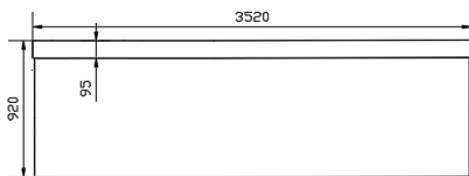

Range Name	Palladium
Category	SPA
Code:	WSP-SLV-SPA8S3520VX

Image is only for illustration purpose

Size (mm):	3520 x 2290 x 920 mm	Features & Specifications	Outdoor / Indoor Installation
Material:	Superior Aristech Acrylic Finish		Dry Weight : 490 Kg
Reinforcement:	Thermobond 4 layer Oven Cured Shell		Filled Weight : 4090 Kg
Accessories Included:	<ul style="list-style-type: none"> - Headrest - High density lockable spa cover - Wine Cooler - Steps: 2 Tier (L: 60 cms) 		Water Capacity: 3600 Litres
Accessories Excluded:			Operating System: SV3
			Jet Pump : 2.5 hp x 2
			Variable Heater : 6 kW
			Electrical Requirement : Max 40 Amps
			5" Directional Jet : 6
			5" Single Hole Spinning Jet : 14
			3" Directional Jet : 12
			3" Spinning Jet : 2
			2" Directional Jet : 24
			2" Spinning Jet : 8
			Air Jet : 22
			Water Cascade Jet : 1
			Laminar Jet : 4
			Individual Seat Pressure Control
			Thermoclad Cabinet
			Perimeter Insulation
			Underwater LED
			UV Sterilising System
			Ozone Filtration
			Steel Frame
			PVC Base

TOP VIEW

(P) Show the Bath Fitting
 (S) Show PVC Fittings