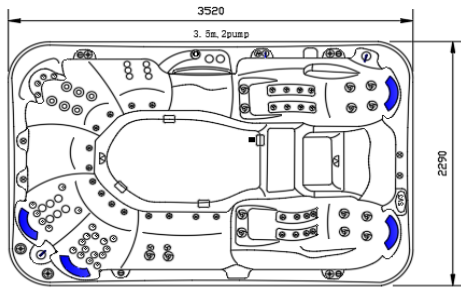

Range Name	Palladium
Category	SPA
Code:	WSP-SLV-SPA8S3520VX

Image is only for illustration purpose

Size (mm):	3520 x 2290 x 920 mm	Features & Specifications	Outdoor / Indoor Installation
Material:	Superior Aristech Acrylic Finish		Dry Weight : 490 Kg
Reinforcement:	Thermobond 4 layer Oven Cured Shell		Filled Weight : 4090 Kg
Accessories Included:	<ul style="list-style-type: none"> - Headrest - High density lockable spa cover - Wine Cooler - Steps: 2 Tier (L: 60 cms) 		Water Capacity: 3600 Litres
Accessories Excluded:			Operating System: SV3
			Jet Pump : 2.5 hp x 2
			Variable Heater : 6 kW
			Electrical Requirement : Max 40 Amps
			5" Directional Jet : 6
			5" Single Hole Spinning Jet : 14
			3" Directional Jet : 12
			3" Spinning Jet : 2
			2" Directional Jet : 24
			2" Spinning Jet : 8
			Air Jet : 22
			Water Cascade Jet : 1
			Laminar Jet : 4
			Individual Seat Pressure Control
			Thermoclad Cabinet
			Perimeter Insulation
			Underwater LED
			UV Sterilising System
			Ozone Filtration
			Steel Frame
			PVC Base

TOP VIEW

(P) Show the Bath Fitting
 (S) Show PVC Fittings