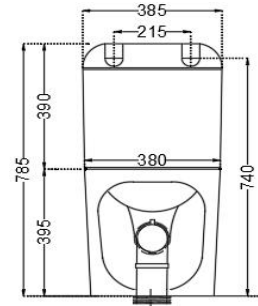

BACK VIEW

General Information

Product Code	OPS-WHT-15753S250UFPMZ
Brand	Jaquar
Colour	White
Type	Complete Set For Coupled WC (S-Trap)
Material	Ceramic-Vitreous China (VC)

Product Specification

Product Dimension	385x680x785 mm
Basin Inner Dimension	260X335 mm
Product Net Weight	51.0 kg.
Product Gross Weight	59 kg
Packaging Dimension	870x500x430 mm
Outlet	Vertical
Waste Hole Distance	Horizontal distance between the Floor and the centre line of the waste outlet hole ≤ 250 mm

Product Features	Rimless Bowl With Cistern For Coupled WC With UF Soft Close Seat Cover, Hinges, Dual Flush-3/6 LPF With Conversion Bend - ZPS-WHT-VB02 Anti Germ Glaze, Trap glazed.

ACCESSORIES INCLUDED

UF Soft Close Seat cover	OPS-WHT-15101UFPM
Floor Fixing Screw	ZPS-SNS-FB02
Cistern	OPS-WHT-15201CPM
Cistern Fittings	ZCF-WHT-FT015
Wax Seal	ZPS-WHT-1401
Conversion Bend	ZPS-WHT-VB02

CARE AND CLEANING GUIDELINES

- → Vitreous china sanitary ware products are fragile in nature and need to be handled with care (to avoid personal injury) at all times during its storage, handling, installation and use thereafter.
- → The product is heavy and it is recommended that two persons hold it while it is being fixed.
- → Carefully inspect the new product for damage before installation.
- → Risk of product damage. Over tightening may cause breakage or chipping of vitreous china.
- → Risk of external leakage. Do not lift or rock the bowl after placement.
- → Always test your cleaning solution on an inconspicuous area on the product before applying it to the entire surface.
- → Do not allow cleaners to sit or soak on the product.
- → Use a soft, dampened sponge or cloth to clean. Never use abrasive material like a bristle brush or scouring pad.
- → Wipe surfaces clean and rinse completely with water immediately after applying cleaners.
- → Clean Chrome, stainless steel surfaces once a week. Do not use cleaners containing chloride on chrome, stainless steel. If used, rinse the surface immediately to prevent corrosion.
- → Wherever chrome plating is used on the products, use only warm water to clean and then dry with a soft cloth.

QUALITY MANAGEMENT SYSTEM - ISO 9001

DISCLAIMER: Our every effort has been made to ensure factual accuracy, the information presented subject to changes due to requirements in different sites, markets and/ or countries. All dimensions are in mm (Tolerance ± 5 MM). Jaquar reserves the right to make the necessary amendments at any time without prior notice.

For Installation Refer Actual Product