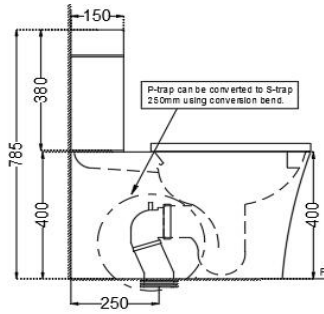

SIDE VIEW

General Information

Product Code	OPS-WHT-15753S250UFPMZ
Brand	Jaquar
Colour	White
Type	Complete Set For Coupled WC (S-Trap)
Material	Ceramic-Vitreous China (VC)

Product Specification

Product Dimension	385x680x785 mm
Basin Inner Dimension	260X335 mm
Product Net Weight	51.0 kg.
Product Gross Weight	59 kg
Packaging Dimension	870x500x430 mm
Outlet	Vertical
Waste Hole Distance	Horizontal distance between the Floor and the centre line of the waste outlet hole ≤ 250 mm

Product Features	Rimless Bowl With Cistern For Coupled WC With UF Soft Close Seat Cover, Hinges, Dual Flush-3/6 LPF With Conversion Bend - ZPS-WHT-VB02 Anti Germ Glaze, Trap glazed.

ACCESSORIES INCLUDED

UF Soft Close Seat cover	OPS-WHT-15101UFPM
Floor Fixing Screw	ZPS-SNS-FB02
Cistern	OPS-WHT-15201CPM
Cistern Fittings	ZCF-WHT-FT015
Wax Seal	ZPS-WHT-1401
Conversion Bend	ZPS-WHT-VB02

CARE AND CLEANING GUIDELINES