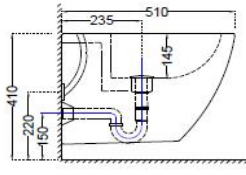

TOP VIEW

SIDE VIEW

BACK VIEW

BACK VIEW A

**General Information**

Product Code	OPS-WHT-15153PM
Brand	Jaquar
Colour	White
Type	Wall Mount Bidet
Material	Ceramic-Vitreous China (VC)

**Product Specification**

Product Dimension	370X510X360 MM
Bowl Inner Dimension	255X325X145 mm
Product Net Weight	22.5 kg.
Product Gross Weight	25.5 kg
Packaging Dimension	385x370x520 mm
Outlet	Vertical
Tap Hole And Outlet Hole Dimension	Tap hole dia. $\varnothing 35 \pm 2$ mm
	Internal diameter of outlet hole dia. $\varnothing 45 +2/-1$ mm
	Horizontal distance between the centre line of the tap hole and the centre line of the waste outlet hole $\leq 165$ mm
Product Features	Stylish Design With Round Shape Bidet With Over Flow Hole And Tap Hole Anti Bacterial Glaze on Ceramic Smooth Glaze Surface Material - Vitreous China (VC) Product With Complete Genuine Accessories

**QUALITY MANAGEMENT SYSTEM - ISO 9001**

DISCLAIMER: Our every effort has been made to ensure factual accuracy, the information presented subject to changes due to requirements in different sites, markets and/ or countries. All dimensions are in mm (Tolerance  $\pm 5$  MM). Jaquar reserves the right to make the necessary amendments at any time without prior notice.