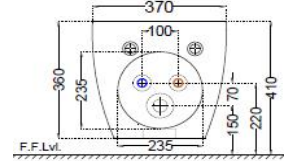

TOP VIEW

SIDE VIEW

BACK VIEW

BACK VIEW A

**General Information**

Product Code	OPS-WHT-15153PM
Brand	Jaquar
Colour	White
Type	Wall Mount Bidet
Material	Ceramic-Vitreous China (VC)

**Product Specification**

Product Dimension	370X510X360 MM
Bowl Inner Dimension	255X325X145 mm
Product Net Weight	22.5 kg.
Product Gross Weight	25.5 kg
Packaging Dimension	385x370x520 mm
Outlet	Vertical
Tap Hole And Outlet Hole Dimension	Tap hole dia. $\varnothing 35 \pm 2$ mm
	Internal diameter of outlet hole dia. $\varnothing 45 +2/-1$ mm
	Horizontal distance between the centre line of the tap hole and the centre line of the waste outlet hole $\leq 165$ mm
Product Features	Stylish Design With Round Shape Bidet With Over Flow Hole And Tap Hole Anti Bacterial Glaze on Ceramic Smooth Glaze Surface Material - Vitreous China (VC) Product With Complete Genuine Accessories