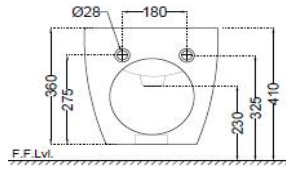

TOP VIEW

SIDE VIEW

BACK VIEW

BACK VIEW A

**General Information**

Product Code	OPS-WHT-15153PM
Brand	Jaquar
Colour	White
Type	Wall Mount Bidet
Material	Ceramic-Vitreous China (VC)

**Product Specification**

Product Dimension	370X510X360 MM
Bowl Inner Dimension	255X325X145 mm
Product Net Weight	22.5 kg.
Product Gross Weight	25.5 kg
Packaging Dimension	385x370x520 mm
Outlet	Vertical
Tap Hole And Outlet Hole Dimension	Tap hole dia. $\varnothing 35 \pm 2$ mm
	Internal diameter of outlet hole dia. $\varnothing 45 +2/-1$ mm
	Horizontal distance between the centre line of the tap hole and the centre line of the waste outlet hole $\leq 165$ mm
Product Features	Stylish Design With Round Shape Bidet With Over Flow Hole And Tap Hole Anti Bacterial Glaze on Ceramic Smooth Glaze Surface Material - Vitreous China (VC) Product With Complete Genuine Accessories