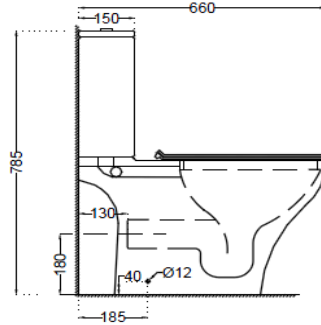

TOP VIEW

SIDE VIEW

BACK VIEW

**General Information**

Product Code	CNS-WHT-759P180UFSMZ
Brand	Jaquar
Colour	White
Type	Coupled WC (P trap 180 )
Material	Ceramic-Vitreous China (VC)

**Product Specification**

Product Dimension	350x660x785 mm
Basin Inner Dimension	255X335 mm
Product Net Weight	38.5 kg.
Product Gross Weight	42.5 kg
Packaging Dimension	840x430x470 mm
Outlet	Horizontal
Waste Hole Distance	Vertical distance between the Floor and the center line of the waste outlet hole $\leq$ 180 mm
Product Features	Stylish Rimless Design With Curve Shape UF Slim Soft Close Seat Cover Dual Flush 3 and 6 LPF Anti Bacterial Glaze on Ceramic Anti Bacterial Seat Cover Smooth Glaze Surface Material - Vitreous China (VC)