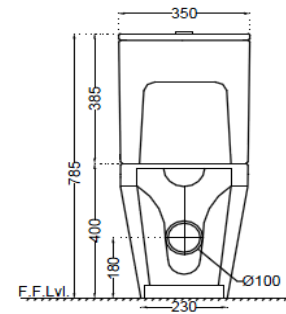

TOP VIEW

SIDE VIEW

BACK VIEW

**General Information**

Product Code	CNS-WHT-759P180UFSMZ
Brand	Jaquar
Colour	White
Type	Coupled WC (P trap 180 )
Material	Ceramic-Vitreous China (VC)

**Product Specification**

Product Dimension	350x660x785 mm
Basin Inner Dimension	255X335 mm
Product Net Weight	38.5 kg.
Product Gross Weight	42.5 kg
Packaging Dimension	840x430x470 mm
Outlet	Horizontal
Waste Hole Distance	Vertical distance between the Floor and the center line of the waste outlet hole $\leq$ 180 mm
Product Features	Stylish Rimless Design With Curve Shape UF Slim Soft Close Seat Cover Dual Flush 3 and 6 LPF Anti Bacterial Glaze on Ceramic Anti Bacterial Seat Cover Smooth Glaze Surface Material - Vitreous China (VC)