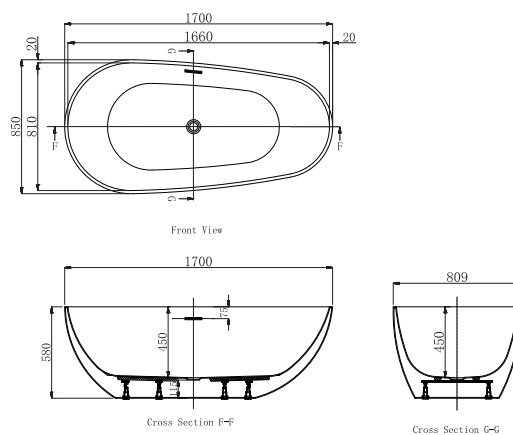

Image is only for illustration purpose

Model :	Eggy
Category:	Free Standing Bathtub
Code:	JBT-WHT-FSBTPB278X
Size (mm):	1700 x 850 x 450/580
Material:	Lucite Acrylic
Reinforcement:	3 Layers of Fiber Glass
Accessories Included:	- Drain & Overflow - Steel Legs
Accessories Excluded:	NA
Features	Available in Chrome accessories