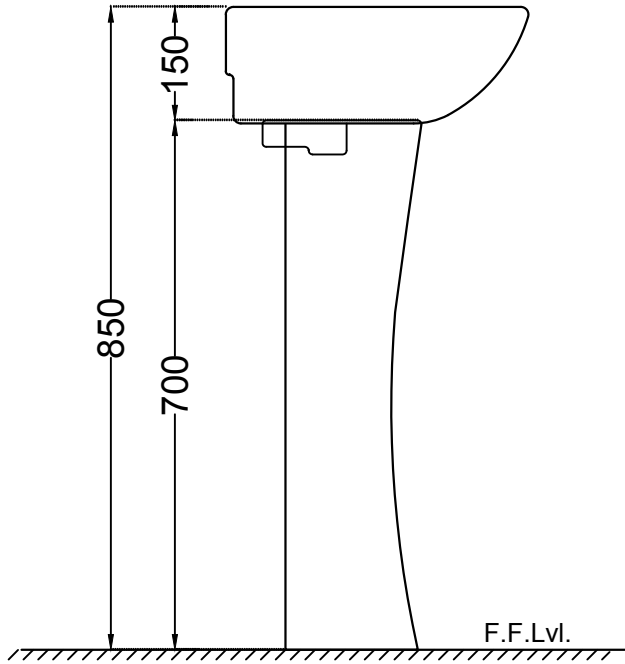

TOP VIEW

SIDE VIEW

BACK VIEW

	Jaquar Group Global Headquarters Plot No. 3, Sector- M-11, IMT Manesar Gurgaon, NCR - 122050, India E-mail : Sales: support@jaquar.com Customer Service : service@jaquar.com		ITEM CODE CNS-WHT-801+CNS-WHT-301
			ITEM TYPE WALL HUNG BASIN WITH FULL PEDESTAL
			ITEM SIZE 560X415X200 mm With pedestal height 850 mm
	ALL DIMENSIONS ARE IN MM. (TOLERANCE ± 5 MM)		