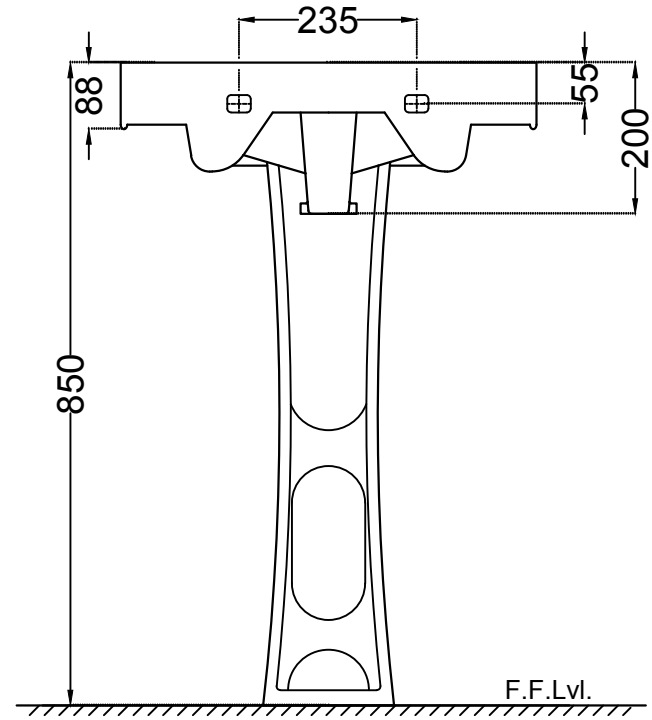

TOP VIEW

SIDE VIEW

BACK VIEW

	Jaquar Group Global Headquarters Plot No. 3, Sector- M-11, IMT Manesar Gurgaon, NCR - 122050, India E-mail : Sales: support@jaquar.com Customer Service : service@jaquar.com		ITEM CODE CNS-WHT-801+CNS-WHT-301
			ITEM TYPE WALL HUNG BASIN WITH FULL PEDESTAL
			ITEM SIZE 560X415X200 mm With pedestal height 850 mm
	ALL DIMENSIONS ARE IN MM. (TOLERANCE ± 5 MM)		