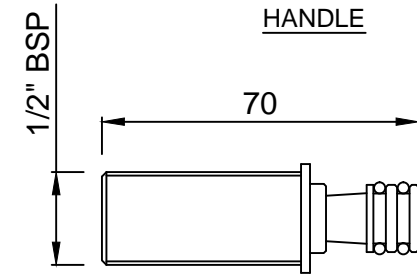

Exposed Part Kit of Single Lever Basin Mixer Wall Mounted Consisting of Operating Lever, Cartridge Sleeve, Wall Flange, Nipple & Spout (Compatible with ALD-233N & ALD-235N)

Cat. No.-LYR-38233NK

WALL FLANGE

HANDLE

SPOUT

SPOUT NIPPLE

SLEEVE

SPOUT SPACER