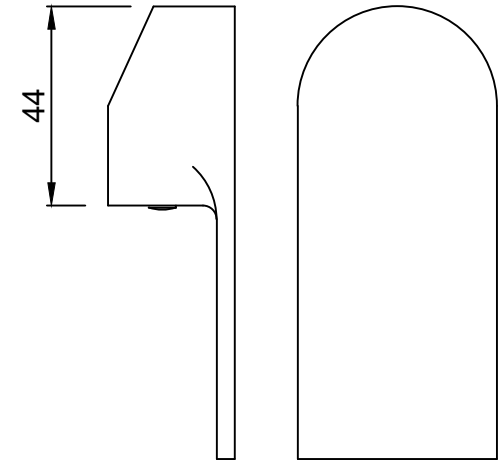

Exposed Part Kit of Single Lever Basin Mixer Wall Mounted Consisting of Operating Lever, Cartridge Sleeve, Wall Flange, Nipple & Spout (Compatible with ALD-233N & ALD-235N)

Cat. No.-LYR-38233NK

WALL FLANGE

HANDLE

SPOUT

SPOUT NIPPLE

SLEEVE

SPOUT SPACER