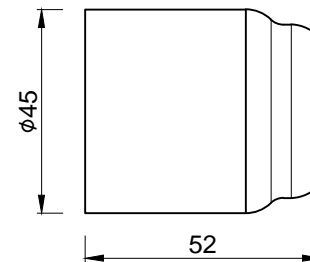

Exposed Part Kit of Single Lever Basin Mixer Wall Mounted Consisting of Operating Lever, Cartridge Sleeve, Wall Flange, Nipple & Spout (Compatible with ALD-233N & ALD-235N)

Cat. No.-LYR-38233NK

WALL FLANGE

HANDLE

SPOUT

SPOUT NIPPLE

SLEEVE

SPOUT SPACER