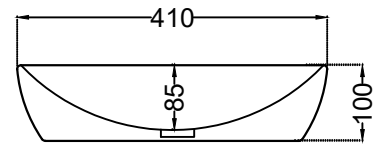

TOP VIEW

SIDE VIEW

	<b>Jaquar Group</b> Global Headquarters Plot No. 3, Sector- M-11, IMT Manesar Gurgaon, NCR - 122050, India E-mail : Sales: <a href="mailto:support@jaquar.com">support@jaquar.com</a> Customer Service : <a href="mailto:service@jaquar.com">service@jaquar.com</a>		ITEM CODE	LYS-WHT-38901N
			ITEM TYPE	TABLE TOP BASIN
			ITEM SIZE	600x410x100 mm
ALL DIMENSIONS ARE IN MM. (TOLERANCE ± 5 MM)				