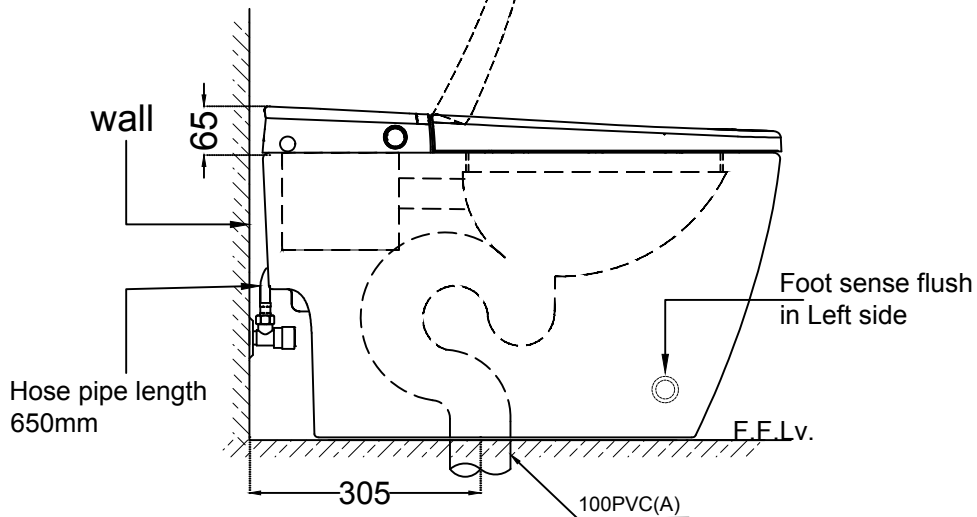

TOP VIEW

FRONT VIEW

SIDE VIEW

	Jaquar Group Global Headquarters Plot No. 3, Sector- M-11, IMT Manesar Gurgaon, NCR - 122050, India E-mail : Sales: support@jaquar.com Customer Service : service@jaquar.com		ITEM CODE ITS-WHT-89853S300PPMAT
	ITEM TYPE SINGLE PIECE WC S TRAP-300 MM	ITEM SIZE 390 X 685 X 465 mm	
	ALL DIMENSIONS ARE IN MM. (TOLERANCE ± 5 MM)		