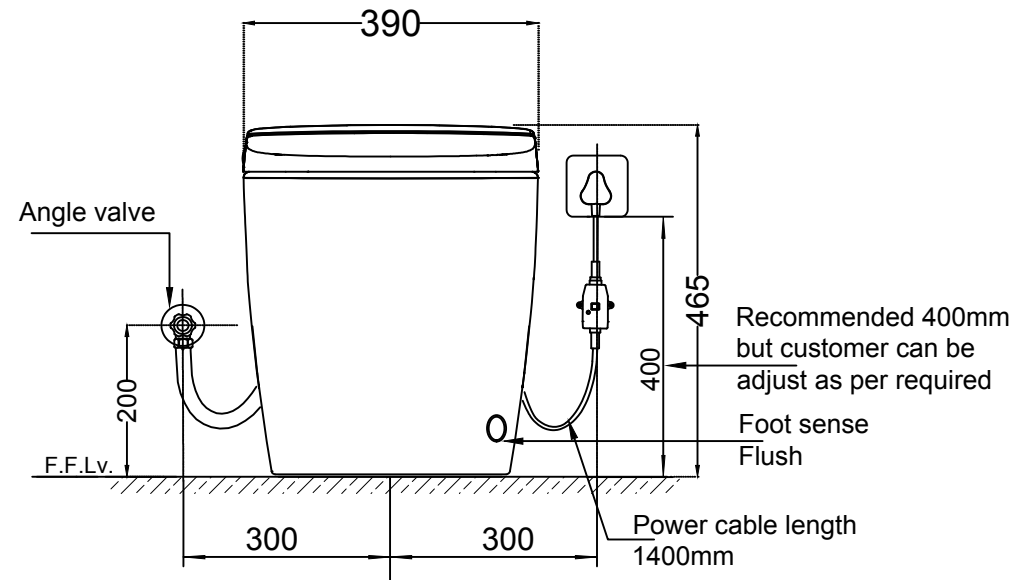

TOP VIEW

FRONT VIEW

SIDE VIEW

	Jaquar Group Global Headquarters Plot No. 3, Sector- M-11, IMT Manesar Gurgaon, NCR - 122050, India E-mail : Sales: support@jaquar.com Customer Service : service@jaquar.com		ITEM CODE ITS-WHT-89853S300PPMAT
	ITEM TYPE SINGLE PIECE WC S TRAP-300 MM	ITEM SIZE 390 X 685 X 465 mm	
	ALL DIMENSIONS ARE IN MM. (TOLERANCE ± 5 MM)		