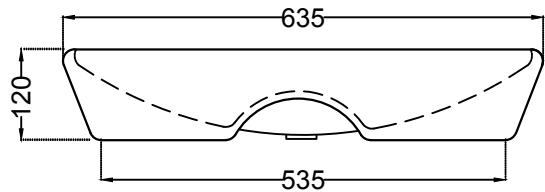

TOP VIEW

BACK VIEW

SIDE VIEW

	Jaquar Group Global Headquarters Plot No. 3, Sector- M-11, IMT Manesar Gurgaon, NCR - 122050, India E-mail : Sales: support@jaquar.com Customer Service : service@jaquar.com		ITEM CODE	LYS-WHT-38931
			ITEM TYPE	TABLE TOP BASIN
			ITEM SIZE	635x410x120 mm
	ALL DIMENSIONS ARE IN MM. (TOLERANCE ± 5 MM)			