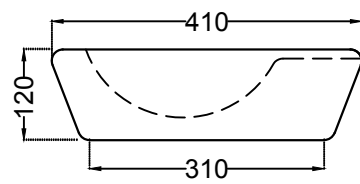

TOP VIEW

BACK VIEW

SIDE VIEW

	Jaquar Group Global Headquarters Plot No. 3, Sector- M-11, IMT Manesar Gurgaon, NCR - 122050, India E-mail : Sales: support@jaquar.com Customer Service : service@jaquar.com		ITEM CODE	LYS-WHT-38931
			ITEM TYPE	TABLE TOP BASIN
			ITEM SIZE	635x410x120 mm
	ALL DIMENSIONS ARE IN MM. (TOLERANCE ± 5 MM)			