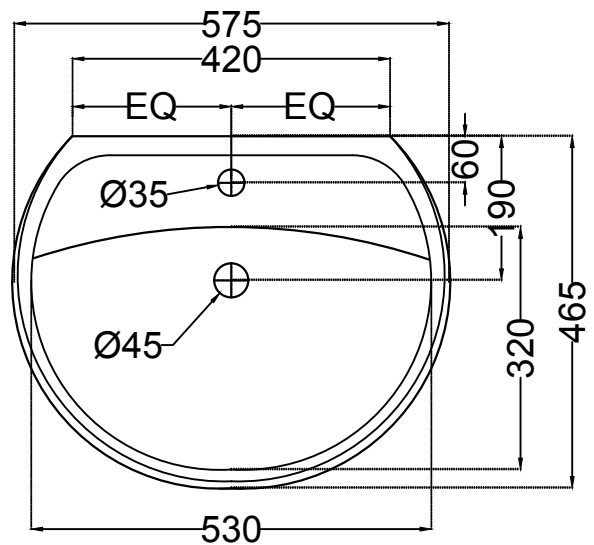

SIDEVIEW

TOP VIEW

BACK VIEW

	<b>Jaquar Group</b> Global Headquarters Plot No. 3, Sector- M-11, IMT Manesar Gurgaon, NCR - 122050, India E-mail : Sales: support@jaquar.com Customer Service : service@jaquar.com		ITEM CODE	SLS-WHT-6801 + SLS-WHT-6301
			ITEM TYPE	WALL HUNG WASH BASIN WITH FULL PEDESTAL
			ITEM SIZE	575x465x200mm with Pedestal 800 mm
			ALL DIMENSIONS ARE IN MM. (TOLERANCE ± 5 MM)	