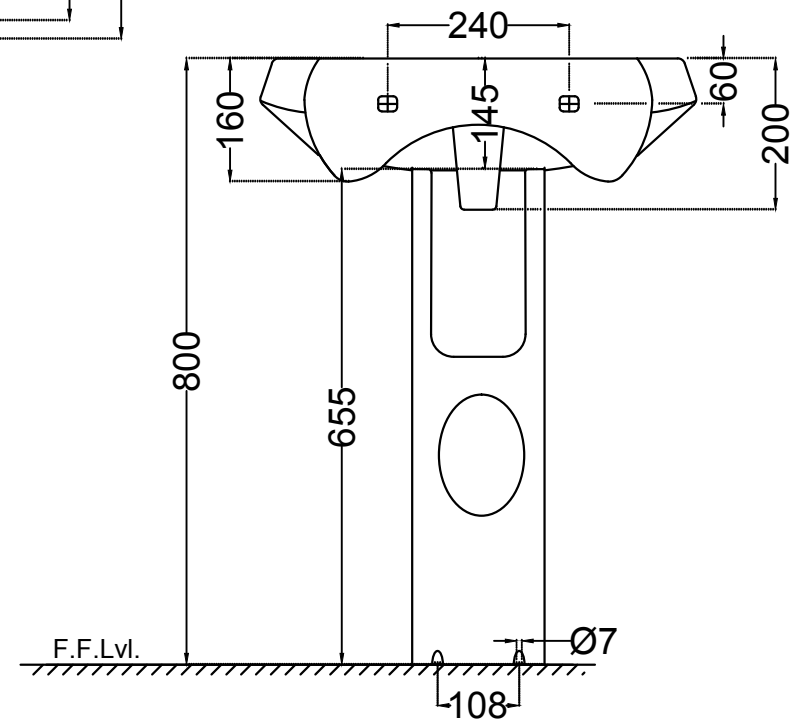

SIDEVIEW

TOP VIEW

BACK VIEW

	<b>Jaquar Group</b> Global Headquarters Plot No. 3, Sector- M-11, IMT Manesar Gurgaon, NCR - 122050, India E-mail : Sales: support@jaquar.com Customer Service : service@jaquar.com		ITEM CODE	SLS-WHT-6801 + SLS-WHT-6301
			ITEM TYPE	WALL HUNG WASH BASIN WITH FULL PEDESTAL
			ITEM SIZE	575x465x200mm with Pedestal 800 mm
			ALL DIMENSIONS ARE IN MM. (TOLERANCE ± 5 MM)	