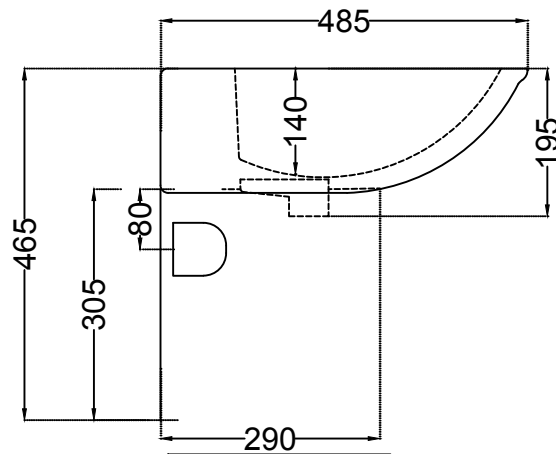

TOP VIEW

SIDE VIEW

BACK VIEW

	Jaquar Group Global Headquarters Plot No. 3, Sector- M-11, IMT Manesar Gurgaon, NCR - 122050, India E-mail : Sales: support@jaquar.com Customer Service : service@jaquar.com		ITEM CODE	OPS-WHT-15801 + OPS-WHT-15305
			ITEM TYPE	WALL HUNG BASIN WITH HALF PEDESTAL
			ITEM SIZE	585X485X195 mm with Pedestal 465mm
	ALL DIMENSIONS ARE IN MM. (TOLERANCE ± 5 MM)			