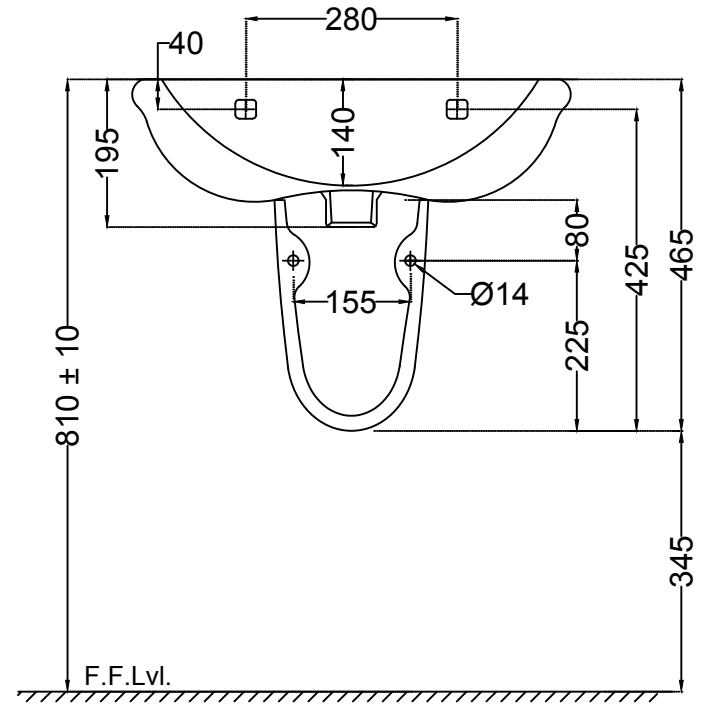

TOP VIEW

SIDE VIEW

BACK VIEW

	Jaquar Group Global Headquarters Plot No. 3, Sector- M-11, IMT Manesar Gurgaon, NCR - 122050, India E-mail : Sales: support@jaquar.com Customer Service : service@jaquar.com		ITEM CODE	OPS-WHT-15801 + OPS-WHT-15305
			ITEM TYPE	WALL HUNG BASIN WITH HALF PEDESTAL
			ITEM SIZE	585X485X195 mm with Pedestal 465mm
	ALL DIMENSIONS ARE IN MM. (TOLERANCE ± 5 MM)			