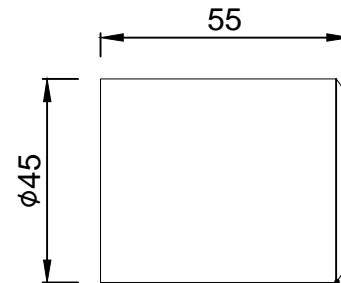

CAT.NO. LAG-91235NK

WALL FLANGE

HANDLE

SPOUT

SPOUT NIPPLE

SLEEVE

SPOUT SPACER  
(plastic)