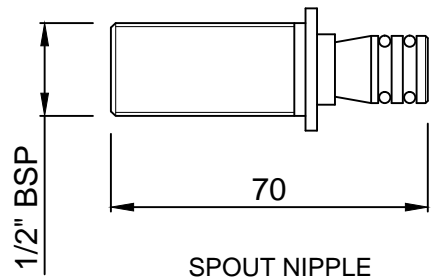

CAT.NO. LAG-91235NK

WALL FLANGE

HANDLE

SPOUT

SPOUT NIPPLE

SLEEVE

SPOUT SPACER  
(plastic)