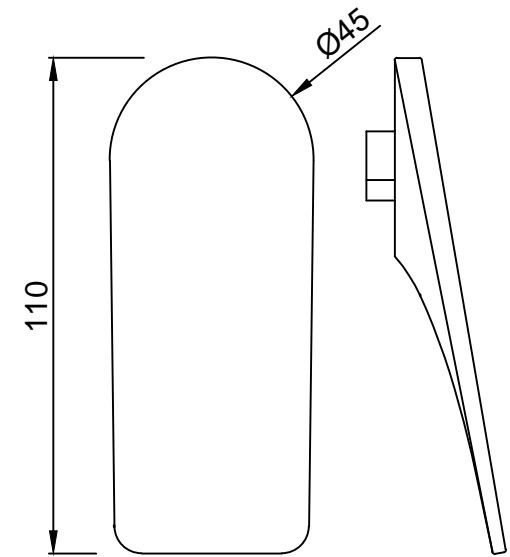

CAT.NO. LAG-91235NK

WALL FLANGE

HANDLE

SPOUT

SPOUT NIPPLE

SLEEVE

SPOUT SPACER  
(plastic)