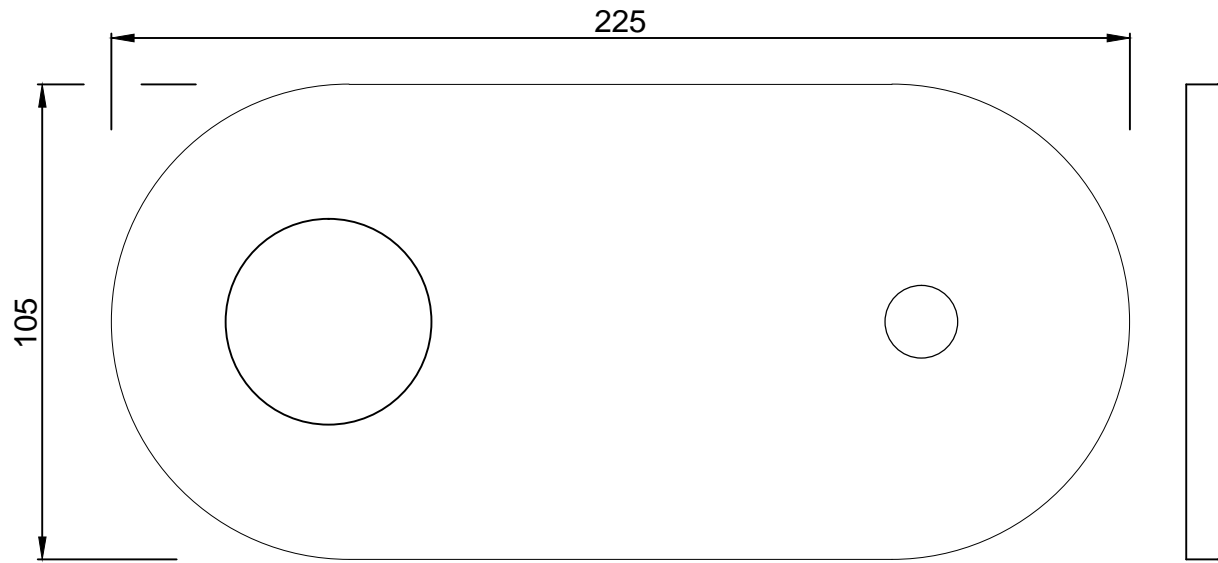

CAT.NO. LAG-91235NK

WALL FLANGE

HANDLE

SPOUT

SPOUT NIPPLE

SLEEVE

SPOUT SPACER  
(plastic)