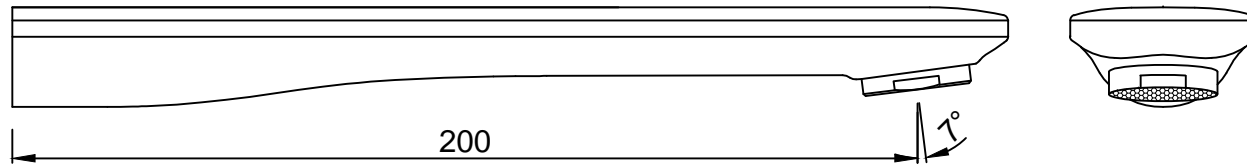

CAT.NO. LAG-91235NK

WALL FLANGE

HANDLE

SPOUT

SPOUT NIPPLE

SLEEVE

SPOUT SPACER  
(plastic)