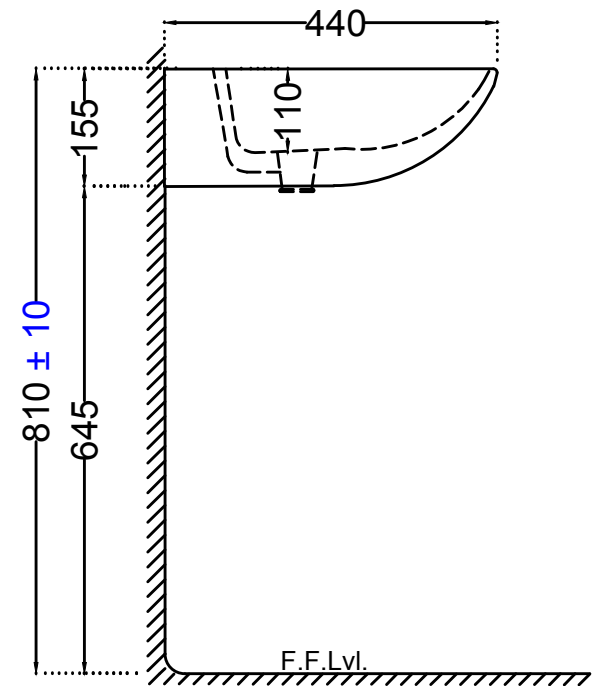

SIDE VIEW

Jaquar Group
Global Headquarters
Plot No. 3, Sector- M-11, IMT Manesar
Gurgaon, NCR - 122050, India
E-mail : Sales: support@jaquar.com
Customer Service : service@jaquar.com

ITEM CODE	OPS-WHT-15801PM
ITEM TYPE	WALL HUNG BASIN
ITEM SIZE	600x440x155 mm

ALL DIMENSIONS ARE IN MM. (TOLERANCE ± 5 MM)