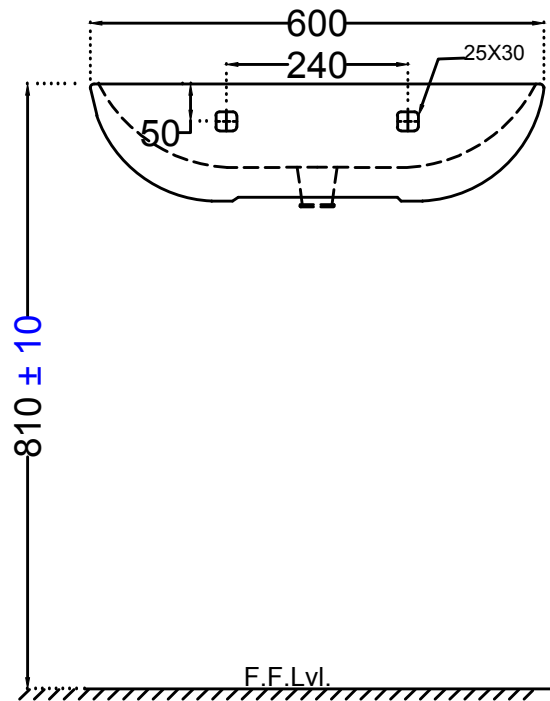

BACK VIEW

Jaquar Group
Global Headquarters
Plot No. 3, Sector- M-11, IMT Manesar
Gurgaon, NCR - 122050, India
E-mail : Sales: support@jaquar.com
Customer Service : service@jaquar.com

ITEM CODE	OPS-WHT-15801PM
ITEM TYPE	WALL HUNG BASIN
ITEM SIZE	600x440x155 mm

ALL DIMENSIONS ARE IN MM. (TOLERANCE ± 5 MM)