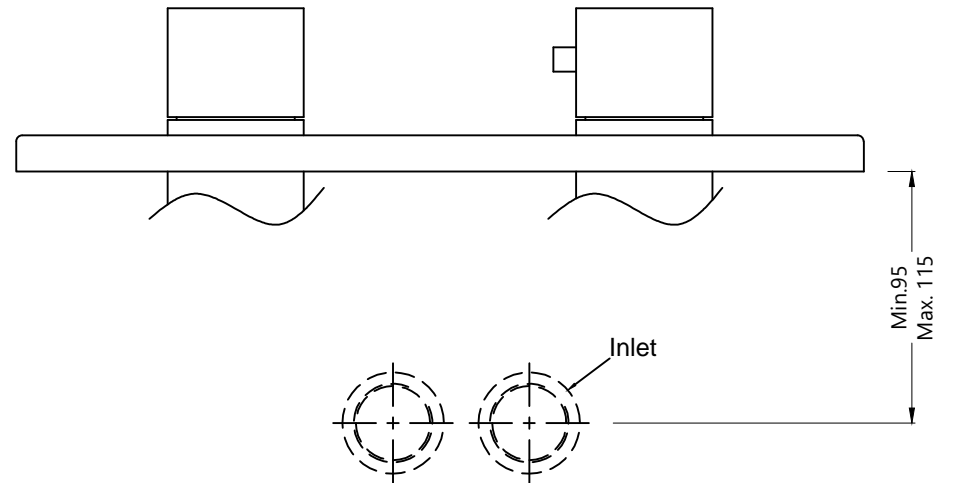

CAT. NO. - QLD-309683KRHB

TOUCH CONTROL PLATE

THERMOSTATIC MIXER WALL PLATE