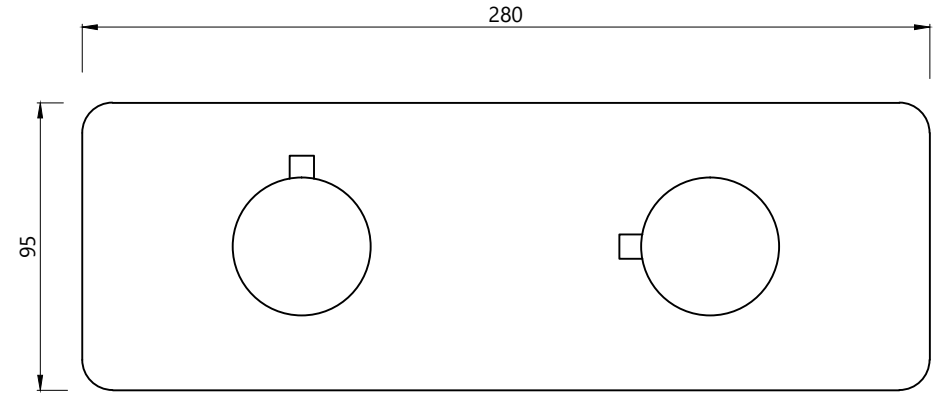

CAT. NO. - QLD-309683KRHB

TOUCH CONTROL PLATE

THERMOSTATIC MIXER WALL PLATE