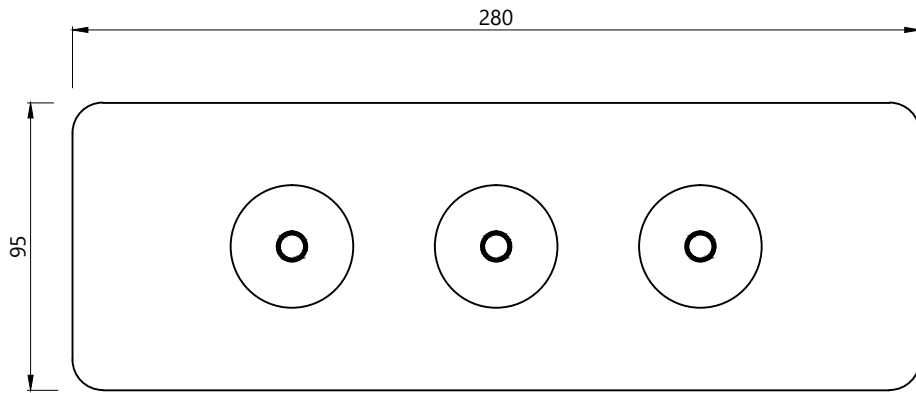

CAT. NO. - QLD-309683KRHB

TOUCH CONTROL PLATE

THERMOSTATIC MIXER WALL PLATE