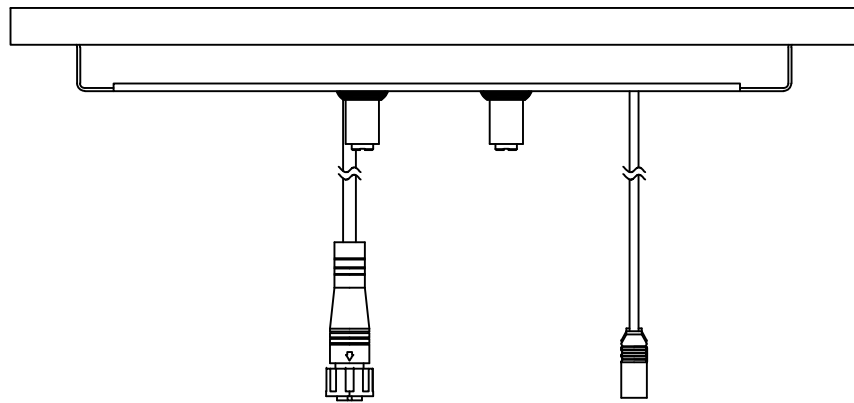

CAT. NO. - QLD-309683KRHB

TOUCH CONTROL PLATE

THERMOSTATIC MIXER WALL PLATE