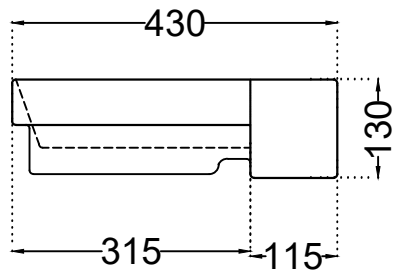

TOP VIEW

BOTTOM VIEW

SIDE VIEW

	Jaquar Group Global Headquarters Plot No. 3, Sector- M-11, IMT Manesar Gurgaon, NCR - 122050, India E-mail : Sales: support@jaquar.com Customer Service : service@jaquar.com		ITEM CODE JDS-WHT-25505
			ITEM TYPE SEMI RECESSED BASIN
			ITEM SIZE 500x430x130 mm
	ALL DIMENSIONS ARE IN MM. (TOLERANCE ± 5 MM)		