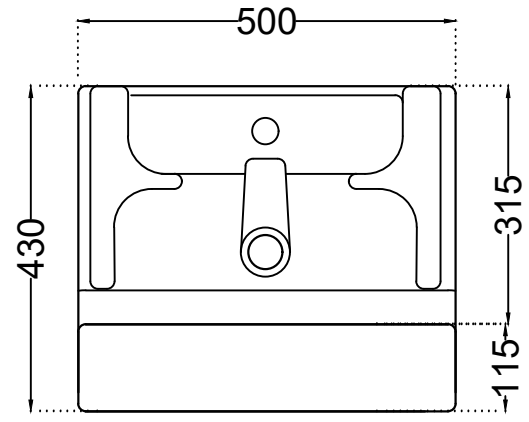

TOP VIEW

BOTTOM VIEW

SIDE VIEW

	Jaquar Group Global Headquarters Plot No. 3, Sector- M-11, IMT Manesar Gurgaon, NCR - 122050, India E-mail : Sales: support@jaquar.com Customer Service : service@jaquar.com		ITEM CODE JDS-WHT-25505
			ITEM TYPE SEMI RECESSED BASIN
			ITEM SIZE 500x430x130 mm
	ALL DIMENSIONS ARE IN MM. (TOLERANCE ± 5 MM)		