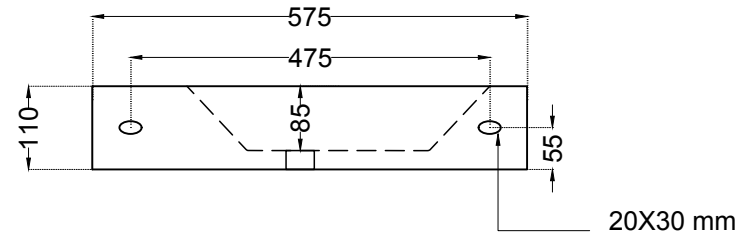

TOP VIEW

BACK VIEW

	Jaquar Group Global Headquarters Plot No. 3, Sector- M-11, IMT Manesar Gurgaon, NCR - 122050, India E-mail : Sales: support@jaquar.com Customer Service : service@jaquar.com		ITEM CODE	JDS-WHT-25805RTH
			ITEM TYPE	WALL HUNG BASIN
			ITEM SIZE	875X265X110 mm
	ALL DIMENSIONS ARE IN MM. (TOLERANCE ± 5 MM)			