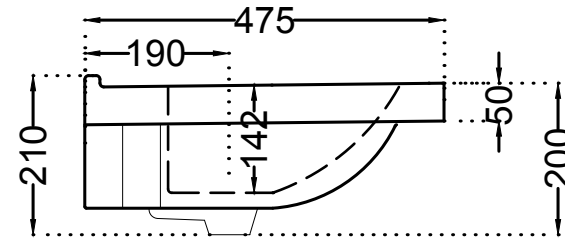

TOP VIEW

BACK VIEW

SIDE VIEW

 <p><b>Jaquar Group</b>          Global Headquarters          Plot No. 3, Sector- M-11, IMT Manesar          Gurgaon, NCR - 122050, India          E-mail : Sales: <a href="mailto:support@jaquar.com">support@jaquar.com</a>          Customer Service : <a href="mailto:service@jaquar.com">service@jaquar.com</a></p>	ITEM CODE	JDS-WHT-25803N
	ITEM TYPE	WALL HUNG BASIN
	ITEM SIZE	690x475x210 mm
	ALL DIMENSIONS ARE IN MM. (TOLERANCE ± 5 MM)	