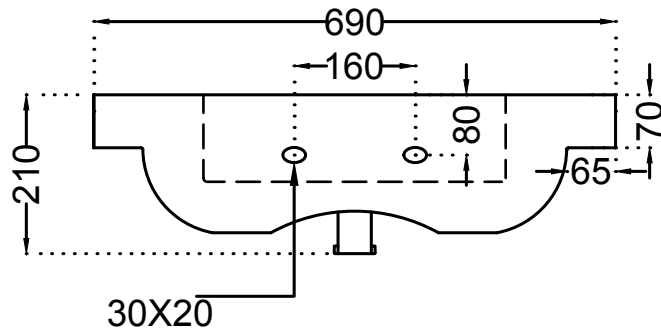

TOP VIEW

BACK VIEW

SIDE VIEW

 <p><b>Jaquar Group</b>          Global Headquarters          Plot No. 3, Sector- M-11, IMT Manesar          Gurgaon, NCR - 122050, India          E-mail : Sales: <a href="mailto:support@jaquar.com">support@jaquar.com</a>          Customer Service : <a href="mailto:service@jaquar.com">service@jaquar.com</a></p>	ITEM CODE	JDS-WHT-25803N
	ITEM TYPE	WALL HUNG BASIN
	ITEM SIZE	690x475x210 mm
	ALL DIMENSIONS ARE IN MM. (TOLERANCE ± 5 MM)	