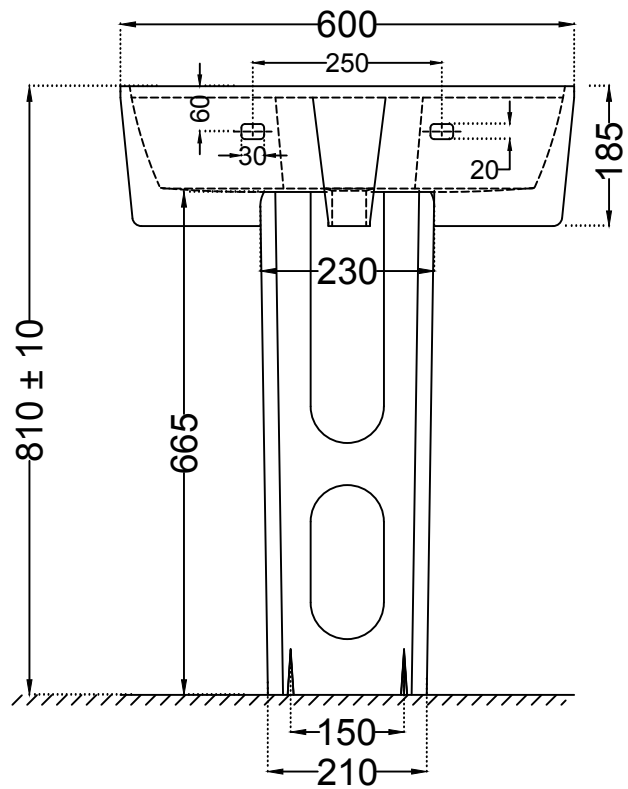

BACK VIEW

Jaquar Group

Global Headquarters
Plot No. 3, Sector- M-11, IMT Manesar
Gurgaon, NCR - 122050, India
E-mail : Sales: support@jaquar.com
Customer Service : service@jaquar.com

ITEM CODE	KPS-WHT-35801PM + KPS-WHT-35301PM
ITEM TYPE	WALL HUNG BASIN WITH FULL PEDESTAL
ITEM SIZE	600x435x185 mm +230x175x670 mm

ALL DIMENSIONS ARE IN MM. (TOLERANCE ± 5 MM)