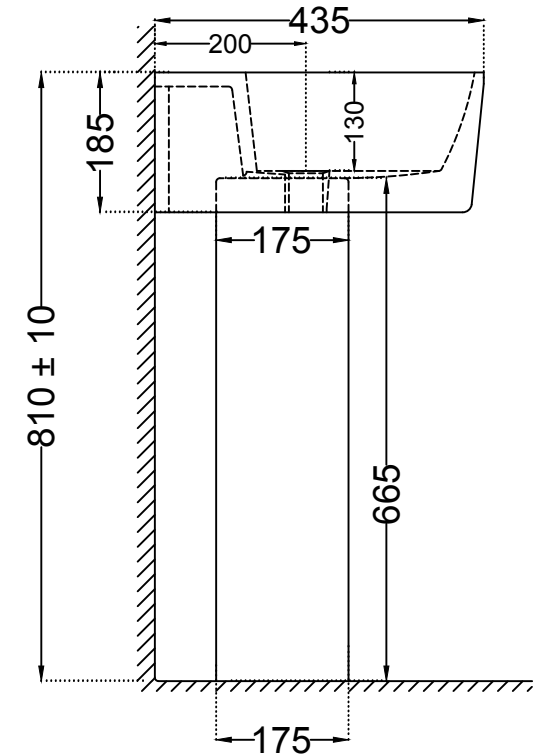

SIDE VIEW

Jaquar Group

Global Headquarters
Plot No. 3, Sector- M-11, IMT Manesar
Gurgaon, NCR - 122050, India
E-mail : Sales: support@jaquar.com
Customer Service : service@jaquar.com

ITEM CODE	KPS-WHT-35801PM + KPS-WHT-35301PM
ITEM TYPE	WALL HUNG BASIN WITH FULL PEDESTAL
ITEM SIZE	600x435x185 mm +230x175x670 mm

ALL DIMENSIONS ARE IN MM. (TOLERANCE ± 5 MM)