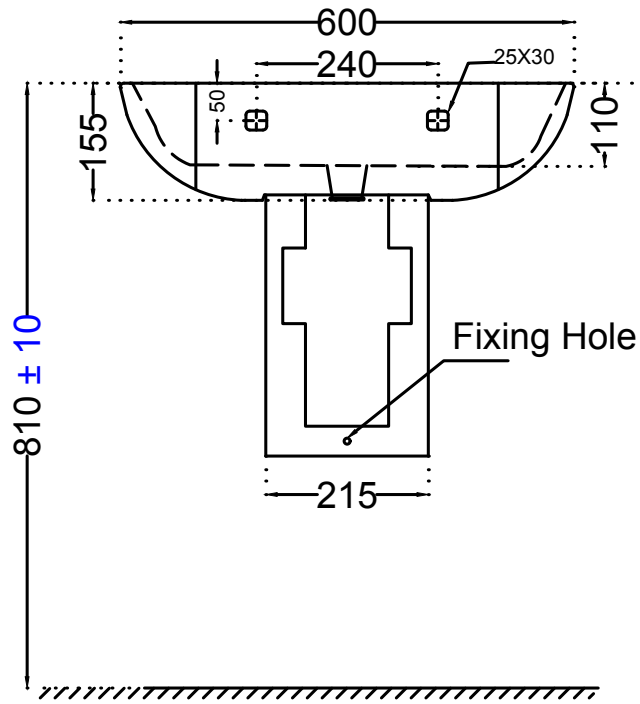

BACK VIEW

SIDE VIEW

Jaquar Group
Global Headquarters
Plot No. 3, Sector- M-11, IMT Manesar
Gurgaon, NCR - 122050, India
E-mail : Sales: support@jaquar.com
Customer Service : service@jaquar.com

ITEM CODE	OPS-WHT-15801PM+OPS-WHT-15305PM
ITEM TYPE	WALL HUNG BASIN WITH HALF PEDESTAL
ITEM SIZE	600x440x155 mm +220x265x335 mm

ALL DIMENSIONS ARE IN MM. (TOLERANCE ± 5 MM)