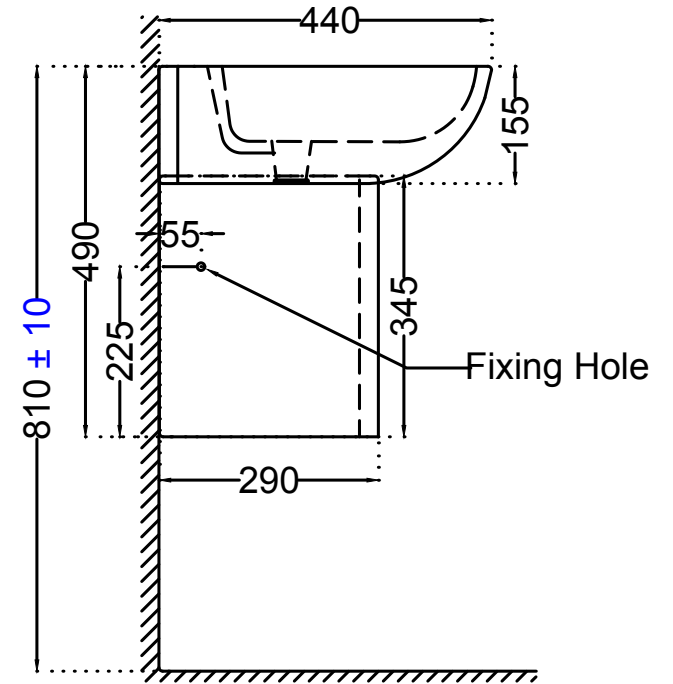

SIDE VIEW

Jaquar Group
Global Headquarters
Plot No. 3, Sector- M-11, IMT Manesar
Gurgaon, NCR - 122050, India
E-mail : Sales: support@jaquar.com
Customer Service : service@jaquar.com

ITEM CODE	OPS-WHT-15801PM+OPS-WHT-15305PM
ITEM TYPE	WALL HUNG BASIN WITH HALF PEDESTAL
ITEM SIZE	600x440x155 mm +220x265x335 mm

ALL DIMENSIONS ARE IN MM. (TOLERANCE ± 5 MM)