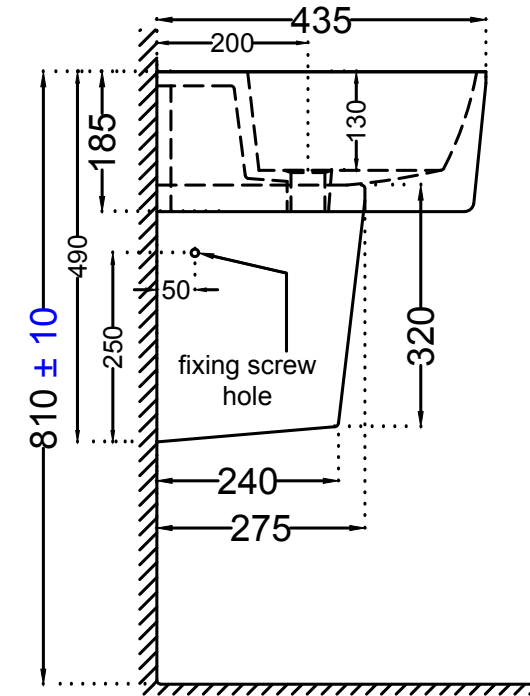

SIDE VIEW

Jaquar Group
Global Headquarters
Plot No. 3, Sector- M-11, IMT Manesar
Gurgaon, NCR - 122050, India
E-mail : Sales: support@jaquar.com
Customer Service : service@jaquar.com

ITEM CODE	KUS-WHT-35801PM + KUS-WHT-35305PM
ITEM TYPE	WALL HUNG BASIN WITH HALF PEDESTAL
ITEM SIZE	600x435x185 mm +240x275x350 mm
ALL DIMENSIONS ARE IN MM. (TOLERANCE ± 5 MM)