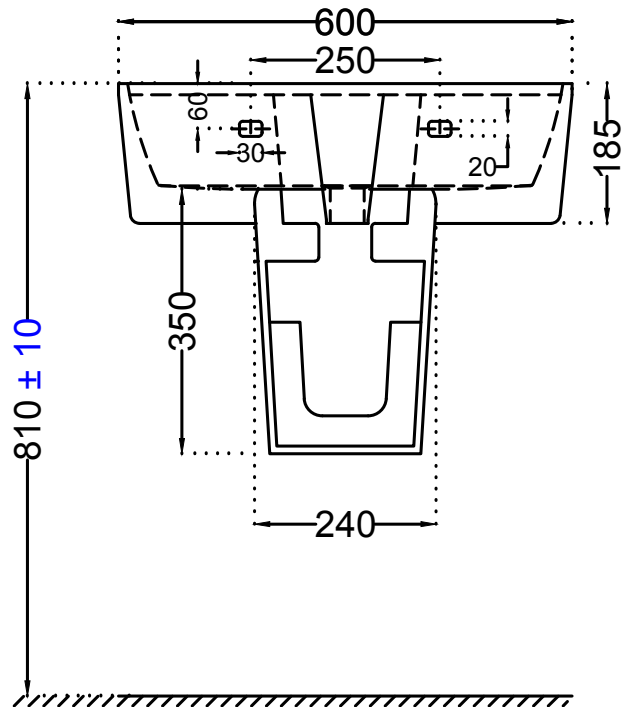

BACK VIEW

Jaquar Group
Global Headquarters
Plot No. 3, Sector- M-11, IMT Manesar
Gurgaon, NCR - 122050, India
E-mail : Sales: support@jaquar.com
Customer Service : service@jaquar.com

ITEM CODE	KUS-WHT-35801PM + KUS-WHT-35305PM
ITEM TYPE	WALL HUNG BASIN WITH HALF PEDESTAL
ITEM SIZE	600x435x185 mm +240x275x350 mm
ALL DIMENSIONS ARE IN MM. (TOLERANCE ± 5 MM)