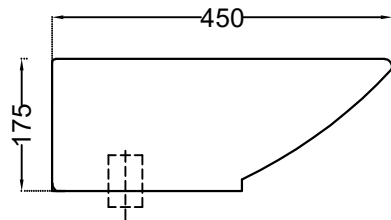

TOP VIEW

SIDE VIEW

BACK VIEW

 <p>Jaquar Group Global Headquarters Plot No. 3, Sector- M-11, IMT Manesar Gurgaon, NCR - 122050, India E-mail : Sales: support@jaquar.com Customer Service : service@jaquar.com</p>	ITEM CODE	LAS-WHT-91931
	ITEM TYPE	TABLE TOP BASIN
	ITEM SIZE	600x450x175 mm
	ALL DIMENSIONS ARE IN MM. (TOLERANCE ± 5 MM)	