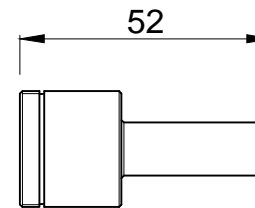

Single Lever Exposed Parts Kit of Hi-flow Diverter Consisting of Operating Lever, Cartridge Sleeve, Wall Flange (with Seals), Button Assembly Sleeve & Button (Compatible with ALD-079N)

Cat. No.-LYR-38079NK

WALL FLANGE

OPERATING LEVER

BUTTON

BUTTON SLEEVE

SLEEVE