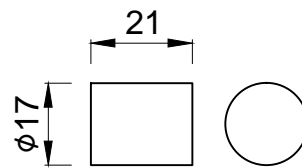

Single Lever Exposed Parts Kit of Hi-flow Diverter Consisting of Operating Lever, Cartridge Sleeve, Wall Flange (with Seals), Button Assembly Sleeve & Button (Compatible with ALD-079N)

Cat. No.-LYR-38079NK

WALL FLANGE

OPERATING LEVER

BUTTON

BUTTON SLEEVE

SLEEVE