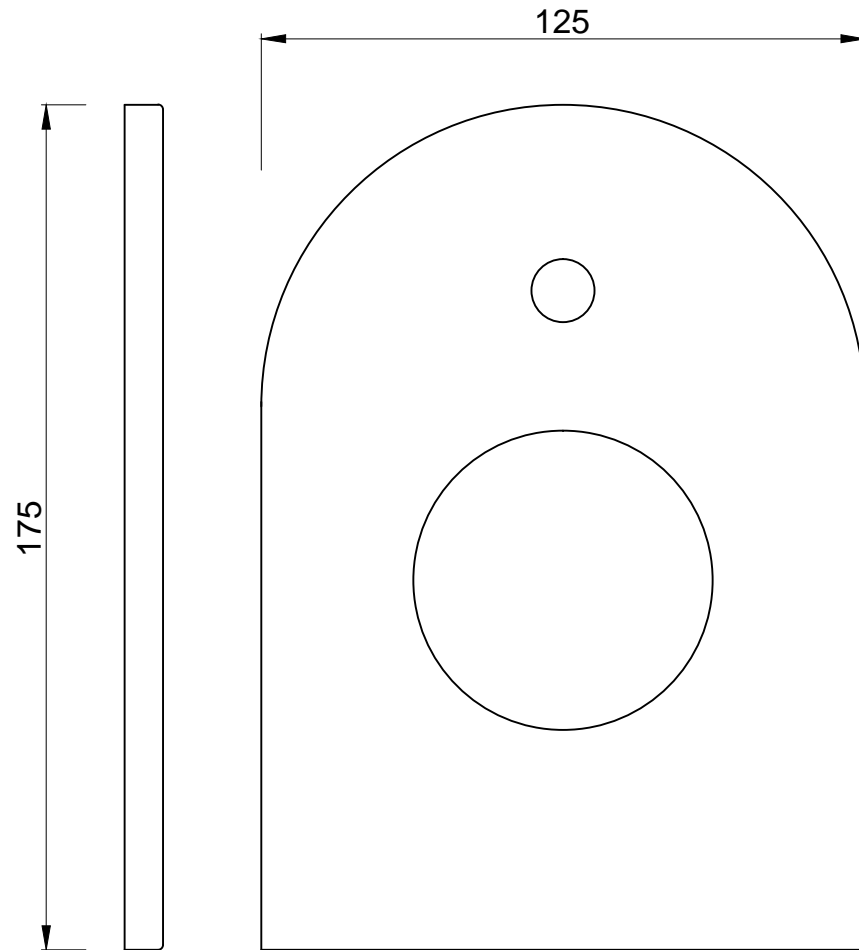

Single Lever Exposed Parts Kit of Hi-flow Diverter Consisting of Operating Lever, Cartridge Sleeve, Wall Flange (with Seals), Button Assembly Sleeve & Button (Compatible with ALD-079N)

Cat. No.-LYR-38079NK

WALL FLANGE

OPERATING LEVER

BUTTON

BUTTON SLEEVE

SLEEVE