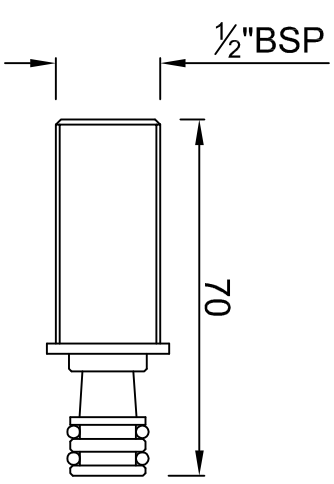

WALL FLANGE

160x62

HANDLE

Ø40

Ø30.5

SLEEVES

56

SPOUT

170

70

SPOUT NIPPLE

70

1/2" BSP