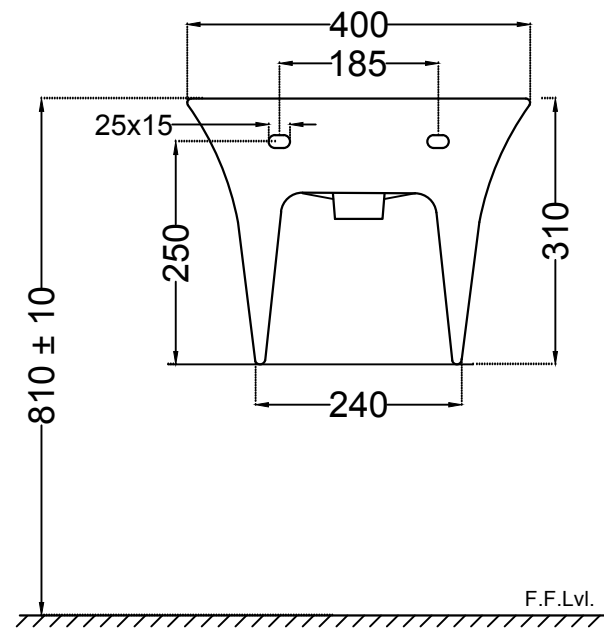

BACK VIEW

Jaquar Group

Global Headquarters
Plot No. 3, Sector- M-11, IMT Manesar
Gurgaon, NCR - 122050, India
E-mail : Sales: support@jaquar.com
Customer Service : service@jaquar.com

ITEM CODE	ONS-WHT-10801
ITEM TYPE	Wall Hung Integrated Basin
ITEM SIZE	495x440x365 mm

ALL DIMENSIONS ARE IN MM. (TOLERANCE ± 5 MM)