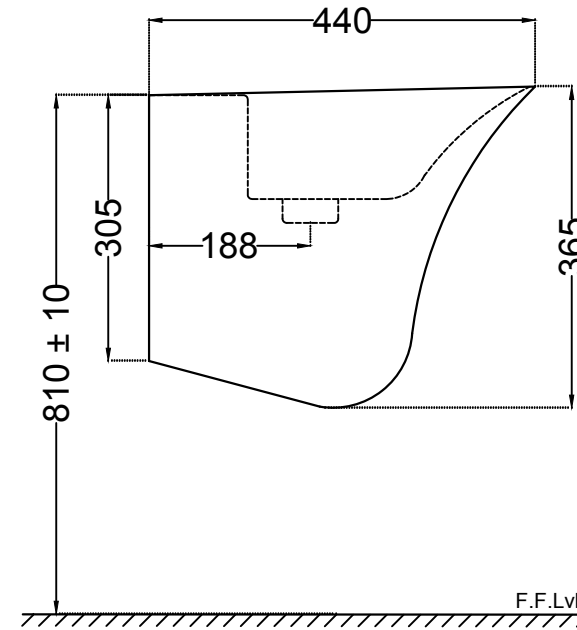

SIDE VIEW

Jaquar Group

Global Headquarters
Plot No. 3, Sector- M-11, IMT Manesar
Gurgaon, NCR - 122050, India
E-mail : Sales: support@jaquar.com
Customer Service : service@jaquar.com

ITEM CODE	ONS-WHT-10801
ITEM TYPE	Wall Hung Integrated Basin
ITEM SIZE	495x440x365 mm

ALL DIMENSIONS ARE IN MM. (TOLERANCE ± 5 MM)