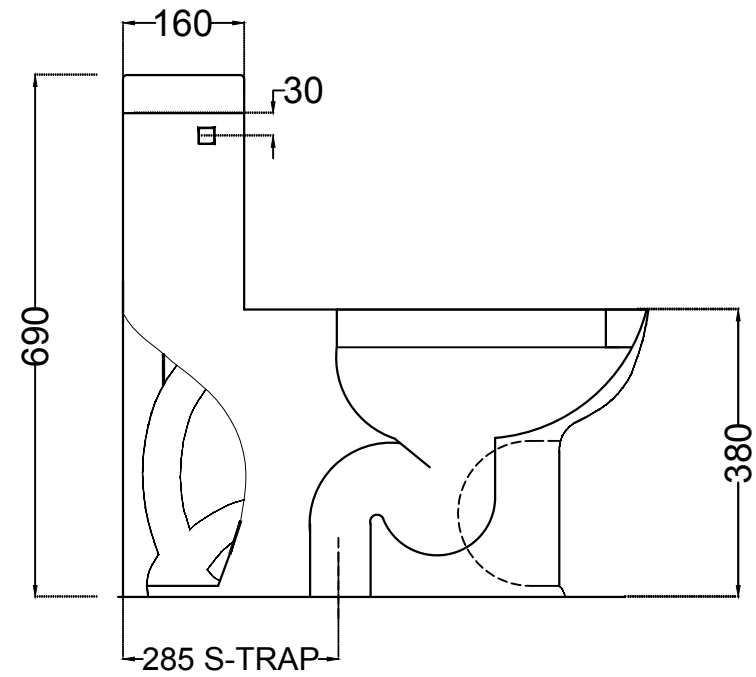

TOP VIEW

SIDE VIEW

	Jaquar Group Global Headquarters Plot No. 3, Sector- M-11, IMT Manesar Gurgaon, NCR - 122050, India E-mail : Sales: support@jaquar.com Customer Service : service@jaquar.com		ITEM CODE OPS-WHT-15851S285PP
			ITEM TYPE Single piece-WC (S trap 285mm)
			ITEM SIZE 405x705x690 mm
	ALL DIMENSIONS ARE IN MM. (TOLERANCE ± 5 MM)		