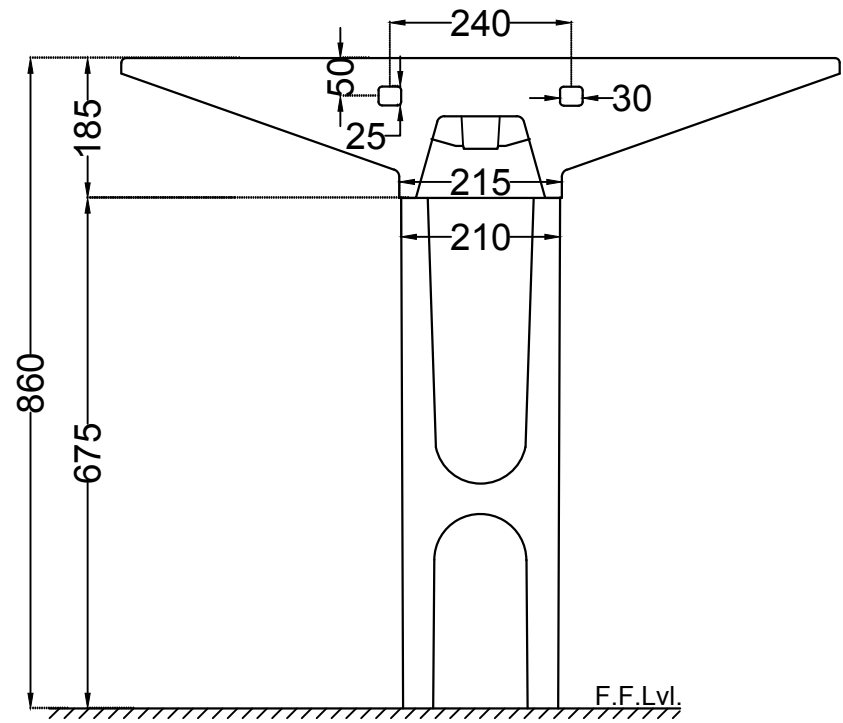

BACK VIEW

Jaquar Group
Global Headquarters
Plot No. 3, Sector- M-11, IMT Manesar
Gurgaon, NCR - 122050, India
E-mail : Sales: support@jaquar.com
Customer Service : service@jaquar.com

ITEM CODE	LAS-WHT-91805+LAS-WHT-91303
ITEM TYPE	WALL HUNG BASIN WITH FULL PEDESTAL
ITEM SIZE	1000X500X185 mm With Pedestal 860 mm
ALL DIMENSIONS ARE IN MM. (TOLERANCE ± 5 MM)