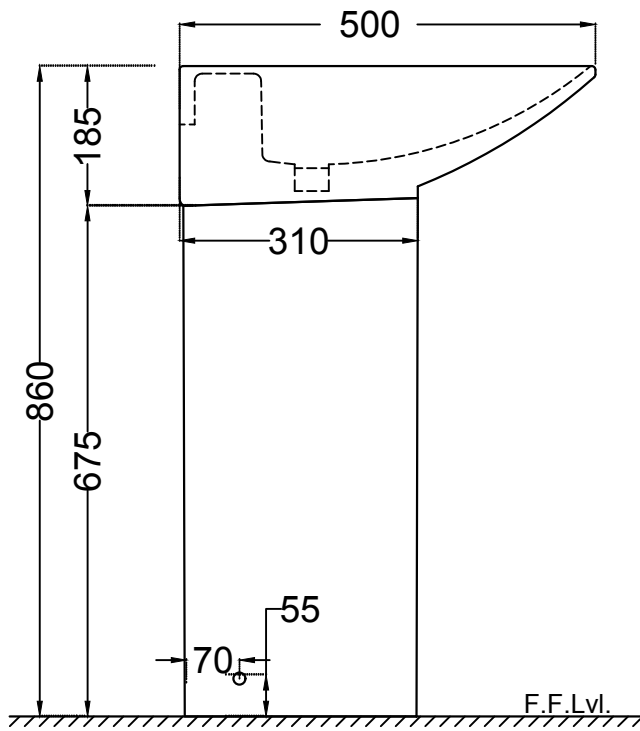

SIDE VIEW

Jaquar Group
Global Headquarters
Plot No. 3, Sector- M-11, IMT Manesar
Gurgaon, NCR - 122050, India
E-mail : Sales: support@jaquar.com
Customer Service : service@jaquar.com

ITEM CODE	LAS-WHT-91805+LAS-WHT-91303
ITEM TYPE	WALL HUNG BASIN WITH FULL PEDESTAL
ITEM SIZE	1000X500X185 mm With Pedestal 860 mm
ALL DIMENSIONS ARE IN MM. (TOLERANCE ± 5 MM)