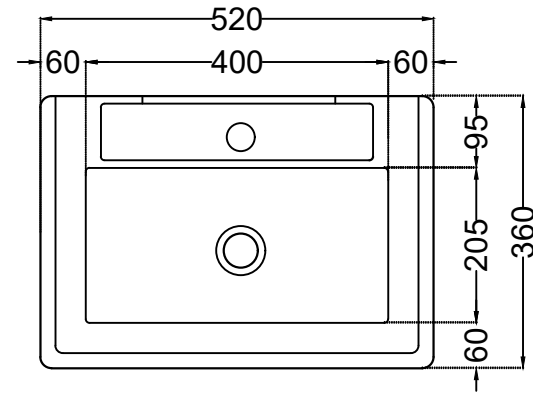

TOP VIEW

BOTTOM VIEW

BACK VIEW

 <p><b>Jaquar Group</b>          Global Headquarters          Plot No. 3, Sector- M-11, IMT Manesar          Gurgaon, NCR - 122050, India          E-mail : Sales: <a href="mailto:support@jaquar.com">support@jaquar.com</a>          Customer Service : <a href="mailto:service@jaquar.com">service@jaquar.com</a></p>	ITEM CODE	FLS-WHT-5931
	ITEM TYPE	TABLE TOP BASIN
	ITEM SIZE	520x360x125 mm
	ALL DIMENSIONS ARE IN MM. (TOLERANCE ± 5 MM)	