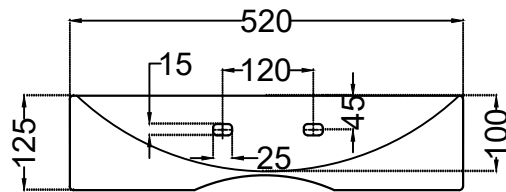

TOP VIEW

BOTTOM VIEW

BACK VIEW

 <p><b>Jaquar Group</b>          Global Headquarters          Plot No. 3, Sector- M-11, IMT Manesar          Gurgaon, NCR - 122050, India          E-mail : Sales: <a href="mailto:support@jaquar.com">support@jaquar.com</a>          Customer Service : <a href="mailto:service@jaquar.com">service@jaquar.com</a></p>	ITEM CODE	FLS-WHT-5931
	ITEM TYPE	TABLE TOP BASIN
	ITEM SIZE	520x360x125 mm
	ALL DIMENSIONS ARE IN MM. (TOLERANCE ± 5 MM)	