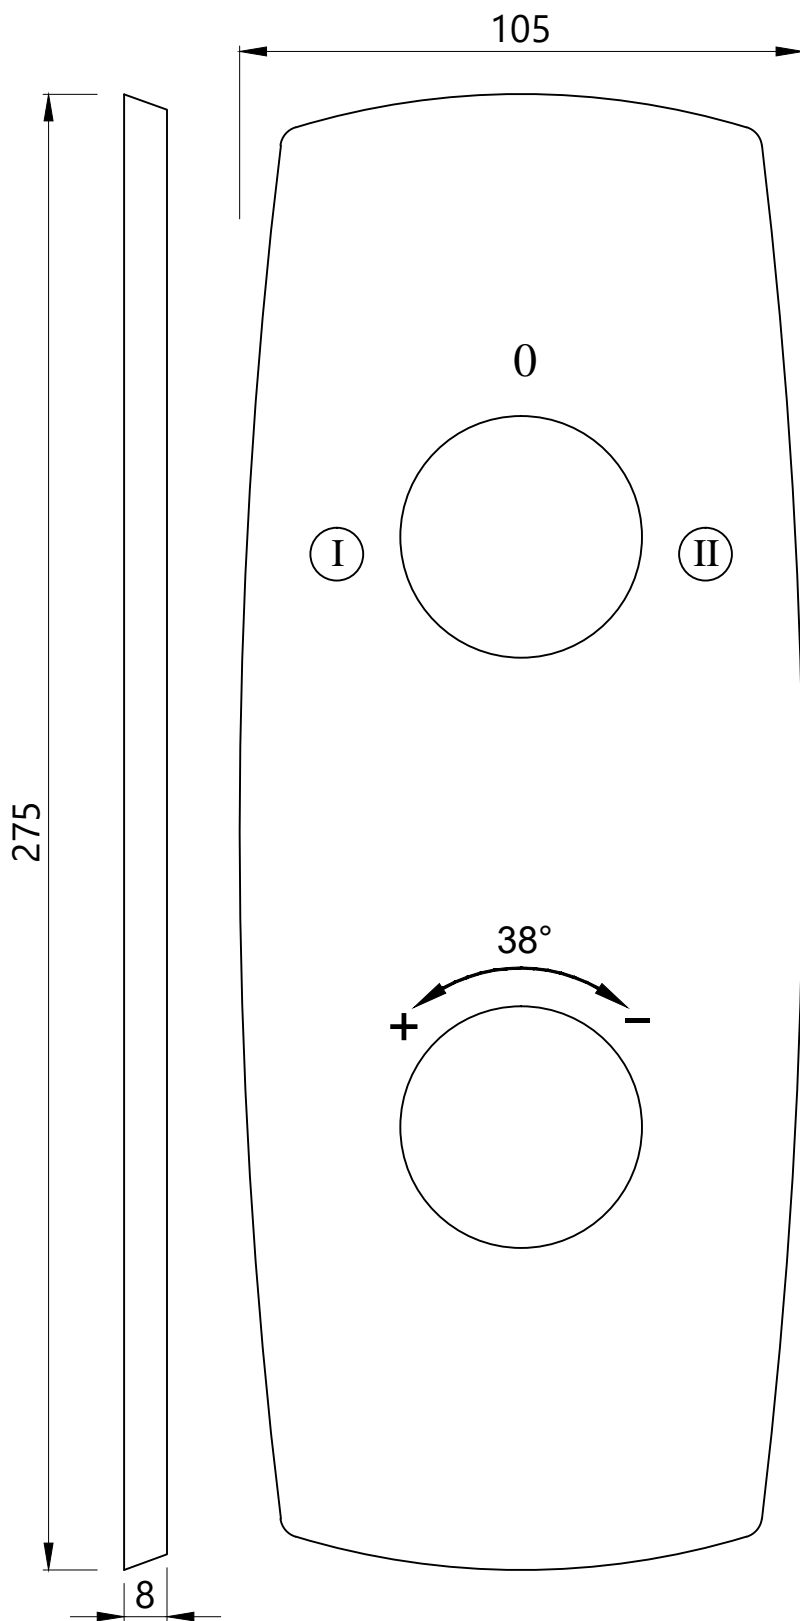

Aquamax Exposed Part Kit of Thermostatic Shower Mixer with 2-way diverter (Suitable for ALD-681)

Cat. No.-ARC-87681K

WALL FLANGE

DIVERTER HANDLE

THERMOSTAT HANDLE