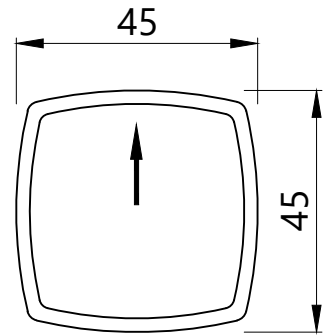

Aquamax Exposed Part Kit of Thermostatic Shower Mixer with 2-way diverter (Suitable for ALD-681)

Cat. No.-ARC-87681K

WALL FLANGE

DIVERTER HANDLE

THERMOSTAT HANDLE