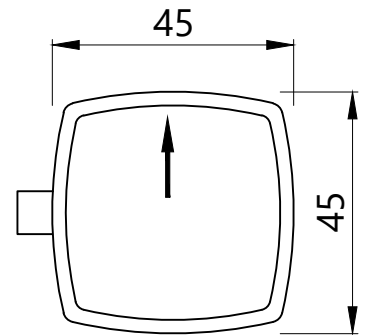

Aquamax Exposed Part Kit of Thermostatic Shower Mixer with 2-way diverter (Suitable for ALD-681)

Cat. No.-ARC-87681K

WALL FLANGE

DIVERTER HANDLE

THERMOSTAT HANDLE