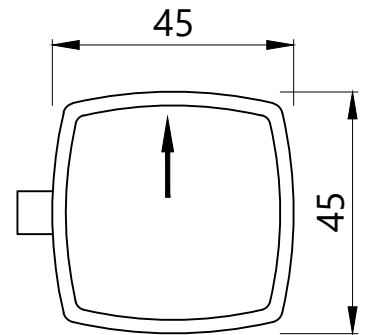

Aquamax Exposed Part Kit of Thermostatic Shower Mixer with 3-way diverter (Suitable for ALD-683)

Cat. No.-ARC-87683K

WALL FLANGE

DIVERTER HANDLE

THERMOSTAT HANDLE