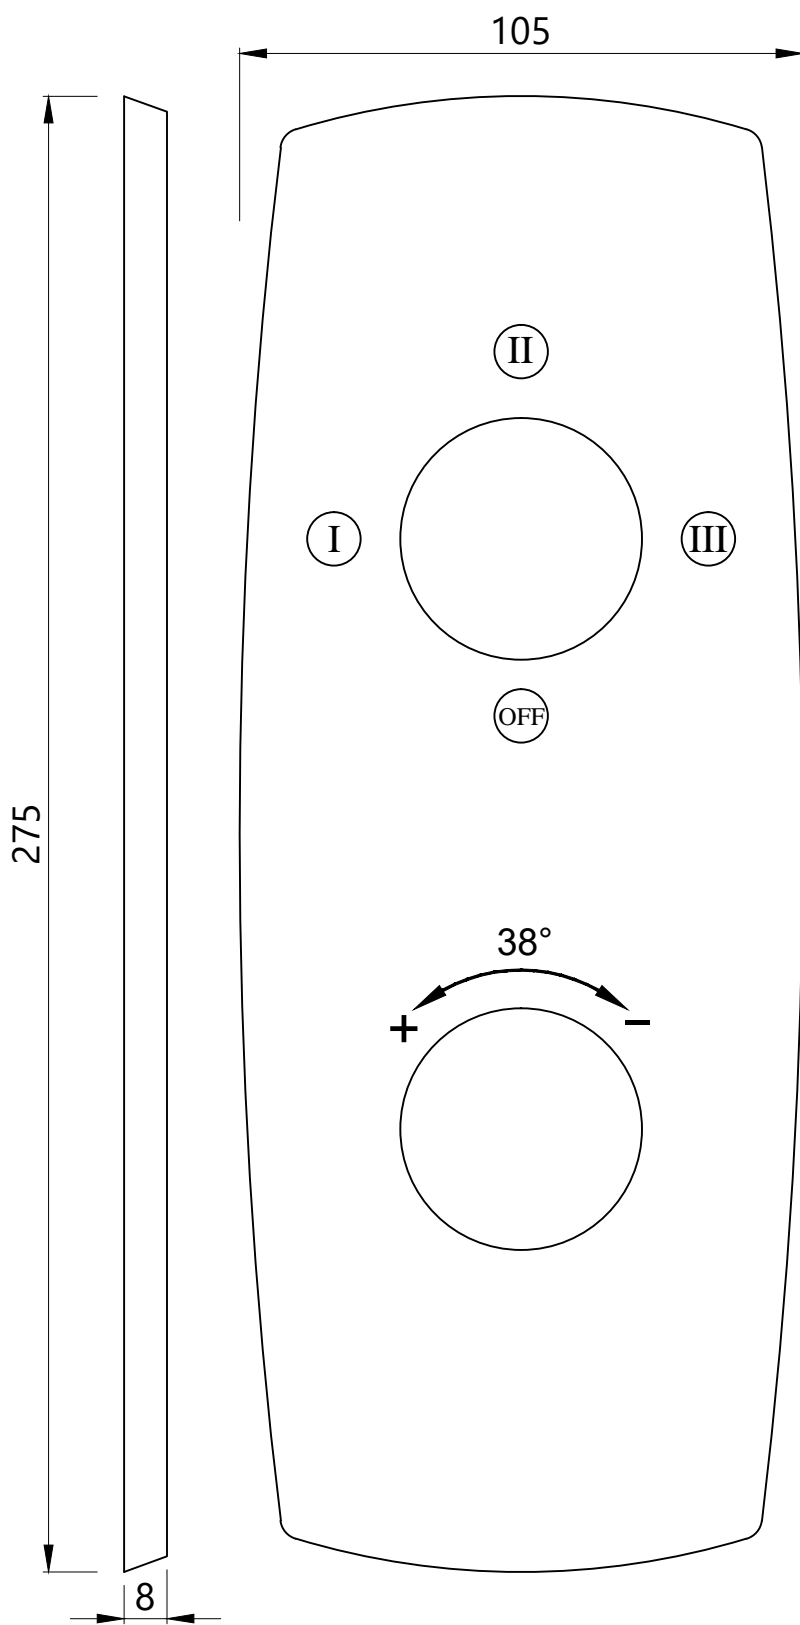

Aquamax Exposed Part Kit of Thermostatic Shower Mixer with 3-way diverter (Suitable for ALD-683)

Cat. No.-ARC-87683K

WALL FLANGE

DIVERTER HANDLE

THERMOSTAT HANDLE