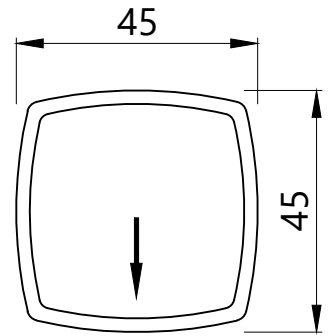

Aquamax Exposed Part Kit of Thermostatic Shower Mixer with 3-way diverter (Suitable for ALD-683)

Cat. No.-ARC-87683K

WALL FLANGE

DIVERTER HANDLE

THERMOSTAT HANDLE