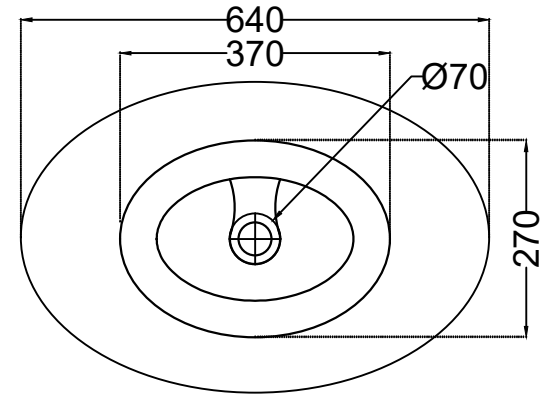

TOP VIEW

BOTTOM VIEW

SIDE VIEW

 <p>Jaquar Group Global Headquarters Plot No. 3, Sector- M-11, IMT Manesar Gurgaon, NCR - 122050, India E-mail : Sales_support@jaquar.com Customer Service : service@jaquar.com</p>	ITEM CODE	JDS-WHT-25901
	ITEM TYPE	TABLE TOP BASIN
	ITEM SIZE	640x425x155 mm
	ALL DIMENSIONS ARE IN MM. (TOLERANCE ± 5 MM)	