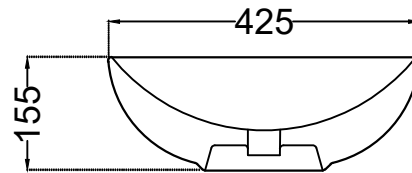

TOP VIEW

BOTTOM VIEW

SIDE VIEW

 <p>Jaquar Group Global Headquarters Plot No. 3, Sector- M-11, IMT Manesar Gurgaon, NCR - 122050, India E-mail : Sales_support@jaquar.com Customer Service : service@jaquar.com</p>	ITEM CODE	JDS-WHT-25901
	ITEM TYPE	TABLE TOP BASIN
	ITEM SIZE	640x425x155 mm
	ALL DIMENSIONS ARE IN MM. (TOLERANCE ± 5 MM)	