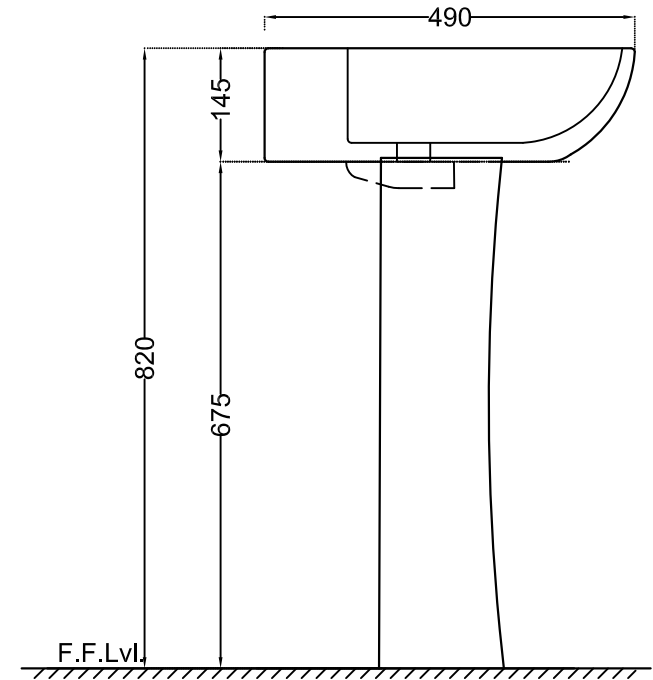

TOP VIEW

BACK VIEW

SIDE VIEW

	Jaquar Group Global Headquarters Plot No. 3, Sector- M-11, IMT Manesar Gurgaon, NCR - 122050, India E-mail : Sales: support@jaquar.com Customer Service : service@jaquar.com		ITEM CODE	LYS-WHT-38801 + LYS-WHT-38301
	ITEM TYPE	Wall Hung Basin with full Pedestal		
	ITEM SIZE	590x490x185 with Pedestal 820 mm		
	ALL DIMENSIONS ARE IN MM. (TOLERANCE ± 5 MM)			