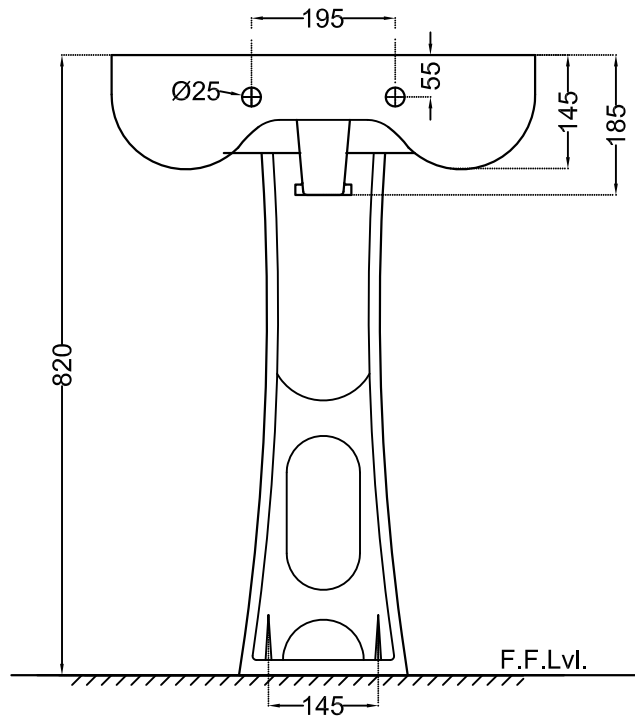

TOP VIEW

BACK VIEW

SIDE VIEW

	Jaquar Group Global Headquarters Plot No. 3, Sector- M-11, IMT Manesar Gurgaon, NCR - 122050, India E-mail : Sales: support@jaquar.com Customer Service : service@jaquar.com		ITEM CODE	LYS-WHT-38801 + LYS-WHT-38301
	ITEM TYPE	Wall Hung Basin with full Pedestal		
	ITEM SIZE	590x490x185 with Pedestal 820 mm		
	ALL DIMENSIONS ARE IN MM. (TOLERANCE ± 5 MM)			