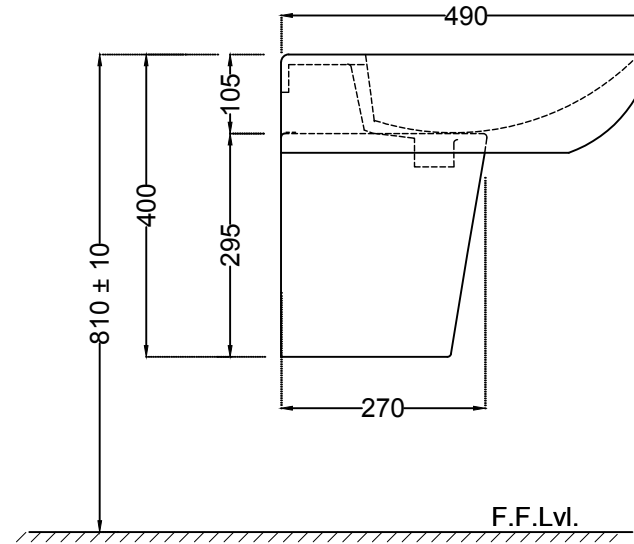

SIDE VIEW

Jaquar Group
Global Headquarters
Plot No. 3, Sector- M-11, IMT Manesar
Gurgaon, NCR - 122050, India
E-mail : Sales: support@jaquar.com
Customer Service : service@jaquar.com

ITEM CODE	LYS-WHT-38801 + LYS-WHT-38305
ITEM TYPE	Wall Hung Basin with half Pedestal
ITEM SIZE	590x490x185 with Pedestal 400 mm
ALL DIMENSIONS ARE IN MM. (TOLERANCE ± 5 MM)