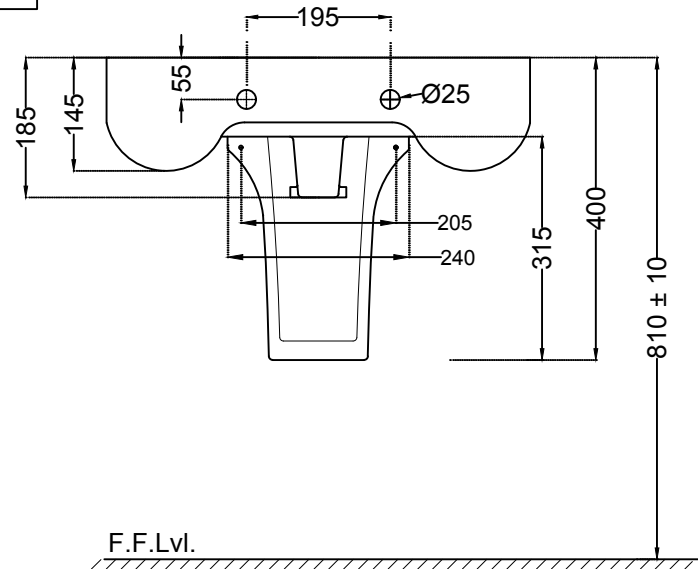

BACK VIEW

Jaquar Group
Global Headquarters
Plot No. 3, Sector- M-11, IMT Manesar
Gurgaon, NCR - 122050, India
E-mail : Sales: support@jaquar.com
Customer Service : service@jaquar.com

ITEM CODE	LYS-WHT-38801 + LYS-WHT-38305
ITEM TYPE	Wall Hung Basin with half Pedestal
ITEM SIZE	590x490x185 with Pedestal 400 mm
ALL DIMENSIONS ARE IN MM. (TOLERANCE ± 5 MM)