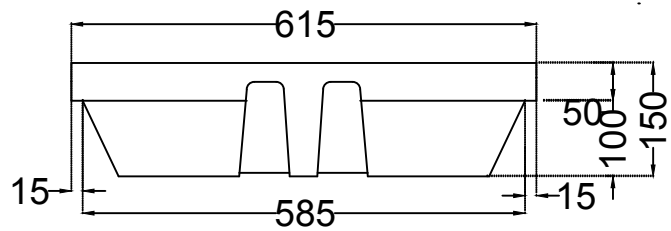

TOP VIEW

BACK VIEW

SIDE VIEW

	<b>Jaquar Group</b> Global Headquarters Plot No. 3, Sector- M-11, IMT Manesar Gurgaon, NCR - 122050, India E-mail : Sales: support@jaquar.com Customer Service : service@jaquar.com		ITEM CODE	DRS-WHT-37601
			ITEM TYPE	COUNTER TOP BASIN
			ITEM SIZE	615x415x150 mm
	ALL DIMENSIONS ARE IN MM. (TOLERANCE ± 5 MM)			