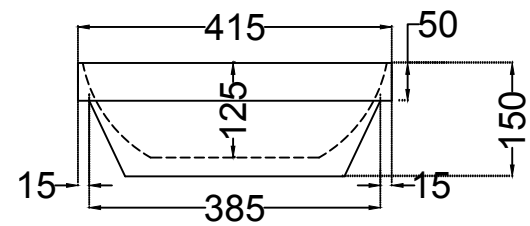

TOP VIEW

BACK VIEW

SIDE VIEW

	<b>Jaquar Group</b> Global Headquarters Plot No. 3, Sector- M-11, IMT Manesar Gurgaon, NCR - 122050, India E-mail : Sales: support@jaquar.com Customer Service : service@jaquar.com		ITEM CODE	DRS-WHT-37601
			ITEM TYPE	COUNTER TOP BASIN
			ITEM SIZE	615x415x150 mm
	ALL DIMENSIONS ARE IN MM. (TOLERANCE ± 5 MM)			